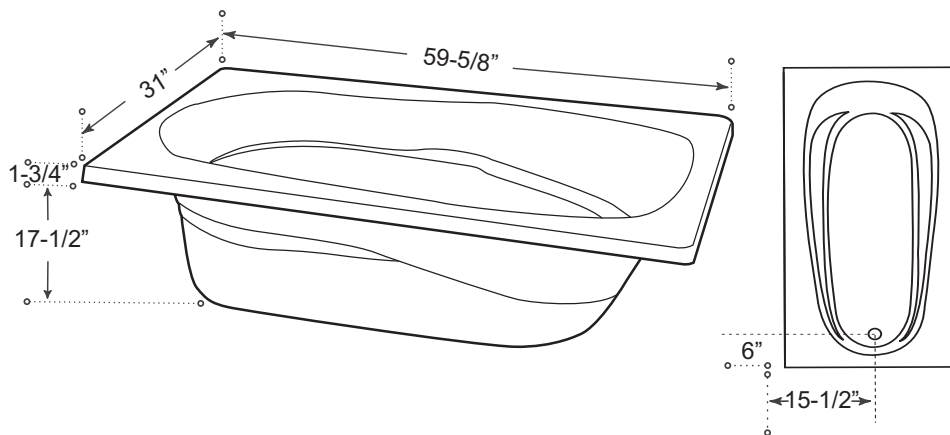

DESCRIPTION

Drop-In

White

High gloss acrylic

Complies with CSA standards

MEASUREMENTS

SIZE	LITRES / GALLONS
60" x 31" x 20"	165L / 36G

Drain sold separately.

All dimensions are approximate.

Structure measurements must be verified against the unit to ensure proper fit.

OPTIONS & ACCESSORIES

6 Hydro Jet system

8 Hydro Jet system

Air Jet system

Inline heater

Gel headrest