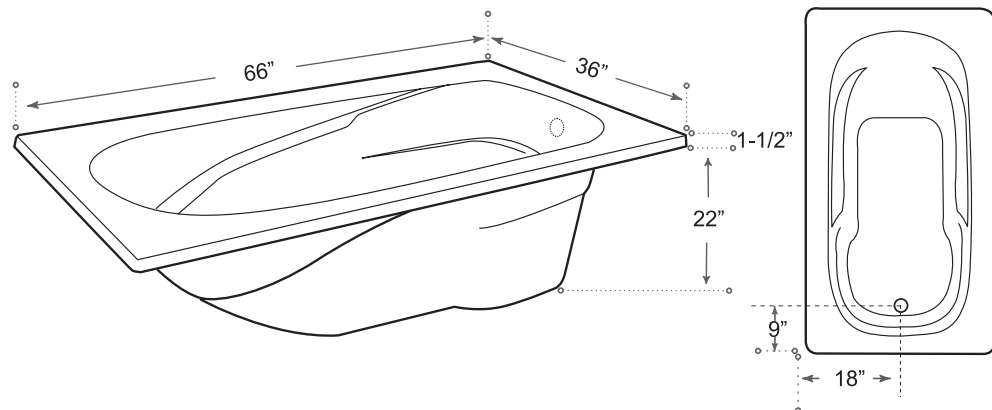

DESCRIPTION

Drop-In
 White
 High gloss acrylic
 Complies with CSA standards

MEASUREMENTS

SIZE	LITRES / GALLONS
66" x 36" x 24"	250L / 55G

Drain sold separately.

All dimensions are approximate.

Structure measurements must be verified against the unit to ensure proper fit.