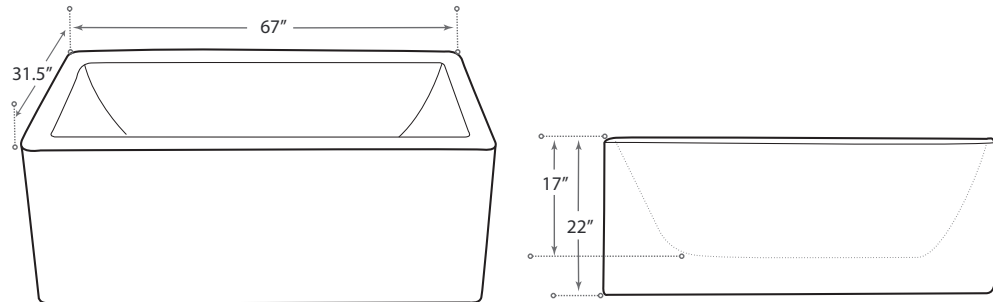

DESCRIPTION

Free Standing Tub
White
High gloss acrylic
Complies with CSA standards
Drain type

MEASUREMENTS

SIZE
67" x 31.5" x 22"

Drain sold separately.

All dimensions are approximate.

Structure measurements must be verified against the unit to ensure proper fit.