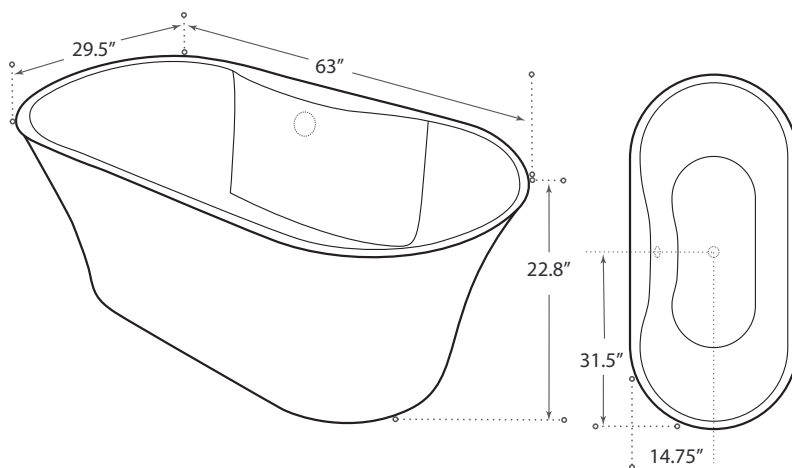

DESCRIPTION

Free Standing Tub

White

High gloss acrylic

Complies with CSA standards

MEASUREMENTS

SIZE
63" x 29.5" x 22.8"

Chrome waste and overflow kit included.

All dimensions are approximate.

Structure measurements must be verified against the unit to ensure proper fit.

OPTIONS & ACCESSORIES

Gel headrest

** Consult your dealer for jetting options*

** Consult your dealer for custom colour options*