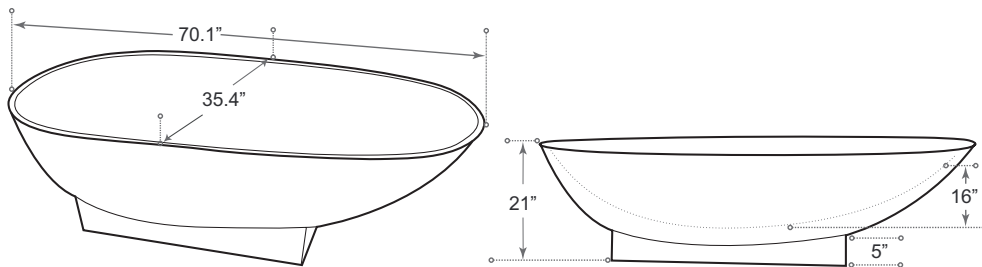

DESCRIPTION

Free Standing Tub

White

Complies with CSA standards

Stone resin

MEASUREMENTS

SIZE
70.1" x 35.5" x 21"

Drain sold separately.

All dimensions are approximate.

Structure measurements must be verified against the unit to ensure proper fit.

OPTIONS & ACCESSORIES

Gel headrest

** Consult your dealer for jetting options*