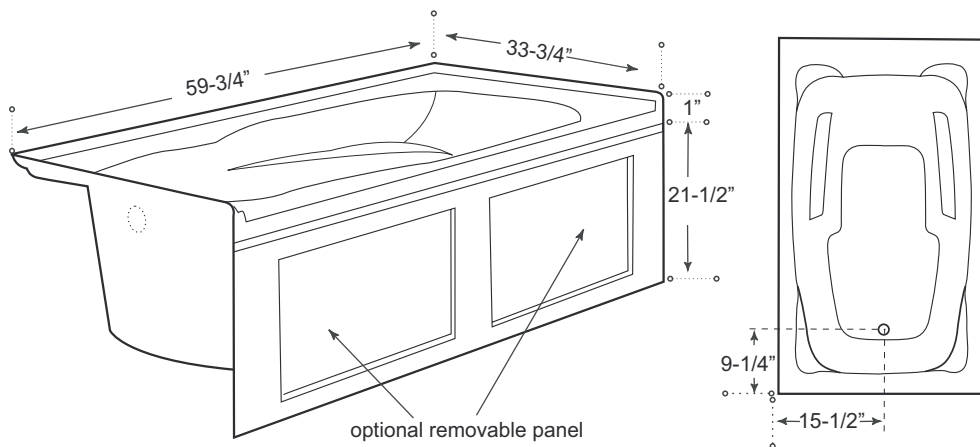

DESCRIPTION

Skirted (removable panel)

White (available w/ left or right hand drain)

High gloss acrylic

Complies with CSA standards

MEASUREMENTS

SIZE	LITRES / GALLONS
60" x 34" x 23"	190L / 42G

Drain sold separately.

All dimensions are approximate.

Structure measurements must be verified against the unit to ensure proper fit.

OPTIONS & ACCESSORIES

4 Hydro Jet system

6 Hydro Jet system

Air Jet system

Inline heater

Gel headrest

Chromatherapy light (multi colour)

Skirt cut-off

Add wooden panel

Removable panel

* Additional accessories see section 11