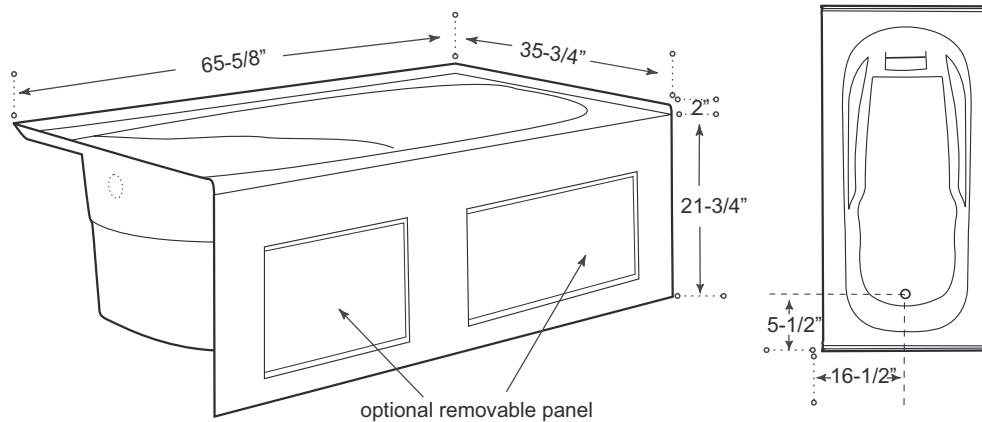

DESCRIPTION

Skirted (removable panel, also available without skirt)

White (available w/ left or right hand drain)

High gloss acrylic

Complies with CSA standards

MEASUREMENTS

SIZE	LITRES / GALLONS
66" x 36" x 24"	210L / 46G

Drain sold separately.

All dimensions are approximate.

Structure measurements must be verified against the unit to ensure proper fit.

OPTIONS & ACCESSORIES

4 Hydro Jet system

6 Hydro Jet system

Air Jet system

Inline heater

Gel headrest

Chromatherapy light (multi colour)

Skirt cut-off

Add wooden panel

Removable panel

* Additional accessories see section 11