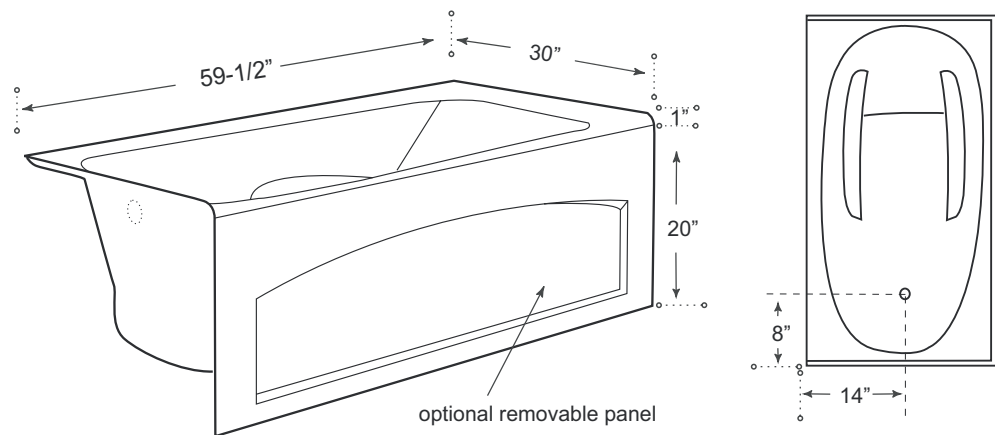

DESCRIPTION

Skirted (removable panel, also available without skirt)

White (available w/ left or right hand drain)

High gloss acrylic

Complies with CSA standards

MEASUREMENTS

SIZE	LITRES / GALLONS
60" x 30" x 21"	165L / 36G

Drain sold separately.

All dimensions are approximate.

Structure measurements must be verified against the unit to ensure proper fit.

OPTIONS & ACCESSORIES

4 Hydro Jet system

6 Hydro Jet system

Air Jet system

Inline heater

Gel headrest

Chromatherapy light (multi colour)

Skirt cut-off

Add wooden panel

Removable panel

2.6

* Additional accessories see section 11