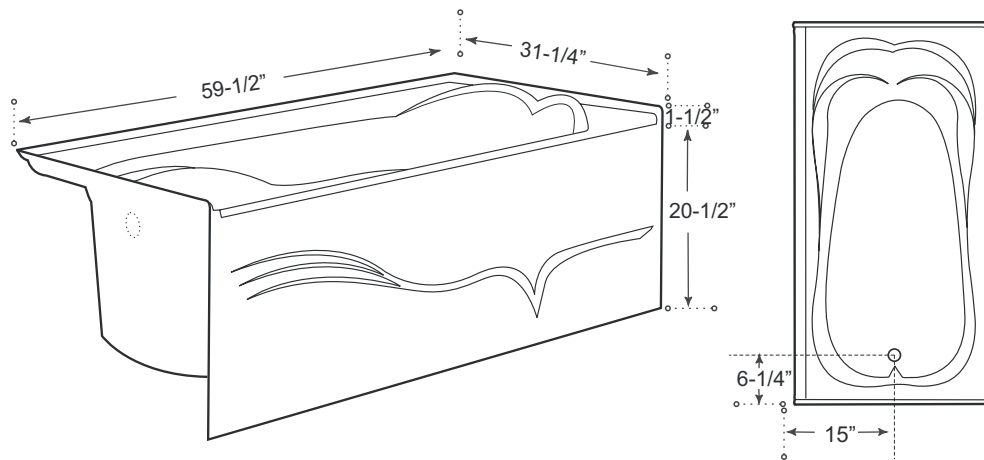

DESCRIPTION

Skirted *(also available without skirt)*
 White *(available w/ left or right hand drain)*
 High gloss acrylic
 Complies with CSA standards

MEASUREMENTS

SIZE	LITRES / GALLONS
60" x 32" x 22"	190L / 42G

Drain sold separately.
All dimensions are approximate.
Structure measurements must be verified against the unit to ensure proper fit.

OPTIONS & ACCESSORIES

- 4 Hydro Jet system
- 6 Hydro Jet system
- Air Jet system
- Inline heater
- Gel headrest
- Chromatherapy light (multi colour)
- Skirt cut-off
- Add wooden panel
- Removable panel