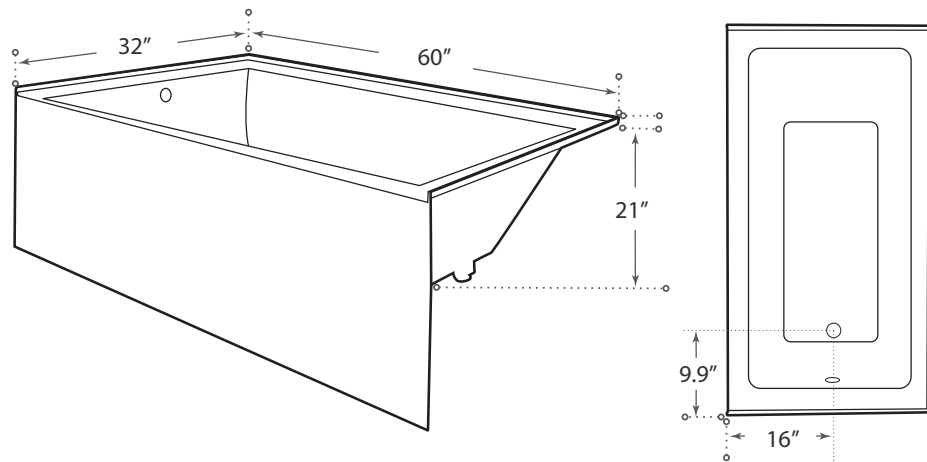

AA-EDGE6032

DESCRIPTION

Skirted

White (available w/ left or right hand drain)

High gloss acrylic

Complies with CSA standards

MEASUREMENTS

SIZE	LITRES / GALLONS
60" x 32" x 21"	185L / 48.9G

Drain sold separately.

All dimensions are approximate.

Structure measurements must be verified against the unit to ensure proper fit.

OPTIONS & ACCESSORIES

4 Hydro Jet system

6 Hydro Jet system

Air Jet system

Inline heater

Gel headrest

Chromatherapy light (multi colour)

Skirt cut-off

Add wooden panel

Removable panel

2.26

* Additional accessories see section 11