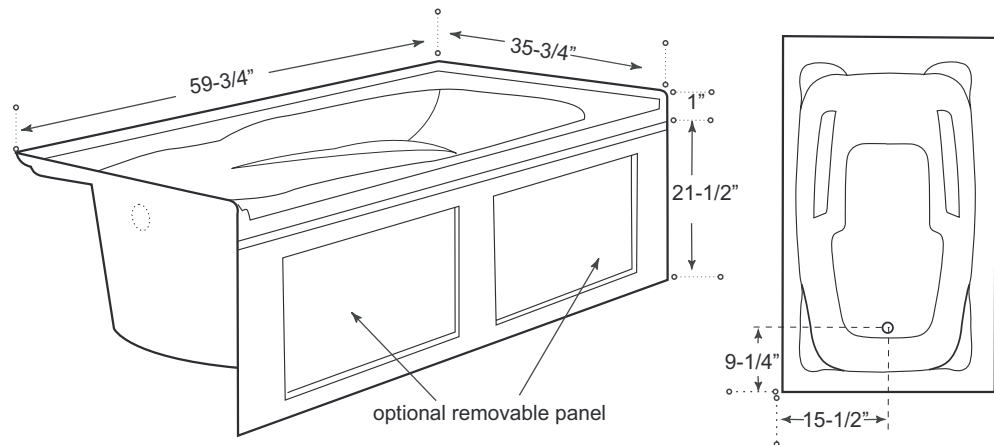

## DESCRIPTION

Skirted (removable panel)  
White (available w/ left or right hand drains)  
High gloss acrylic  
Complies with CSA standards

## MEASUREMENTS

SIZE	LITRES / GALLONS
60" x 36" x 23"	190L / 42G

Drain sold separately.

All dimensions are approximate.

Structure measurements must be verified against the unit to ensure proper fit.