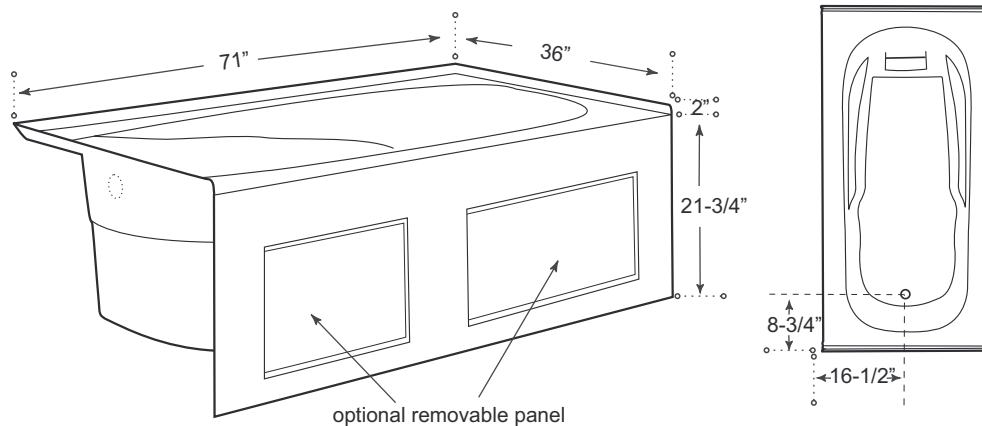

DESCRIPTION

Skirted (removable panel, also available without skirt)

White (available w/ left or right hand drain)

High gloss acrylic

Complies with CSA standards

MEASUREMENTS

SIZE	LITRES / GALLONS
72" x 36" x 24"	225L / 49.5G

Drain sold separately.

All dimensions are approximate.

Structure measurements must be verified against the unit to ensure proper fit.

OPTIONS & ACCESSORIES

4 Hydro Jet system

6 Hydro Jet system

Air Jet system

Inline heater

Gel headrest

Chromatherapy light (multi colour)

Skirt cut-off

Add wooden panel

Removable panel

* Additional accessories see section 11