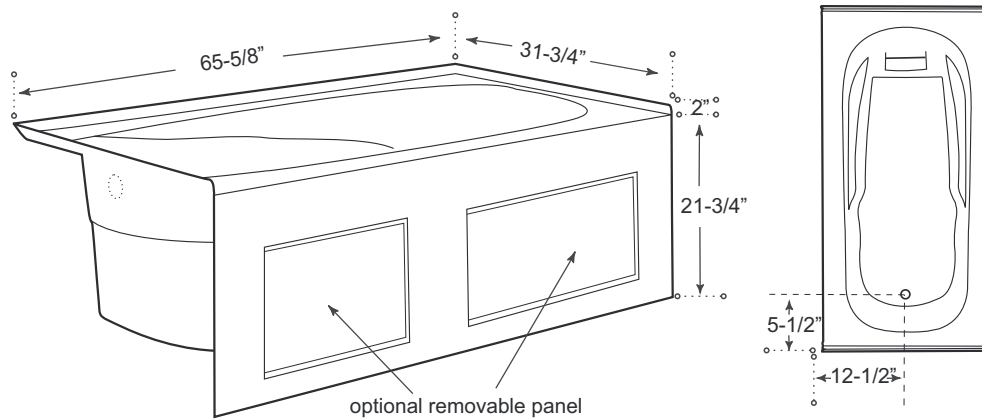

DESCRIPTION

Skirted (removable panel, also available without skirt)

White (available w/ left or right hand drain)

High gloss acrylic

Complies with CSA standards

MEASUREMENTS

SIZE	LITRES / GALLONS
66" x 32" x 24"	210L / 46G

Drain sold separately.

All dimensions are approximate.

Structure measurements must be verified against the unit to ensure proper fit.

OPTIONS & ACCESSORIES

4 Hydro Jet system

6 Hydro Jet system

Air Jet system

Inline heater

Gel headrest

Chromatherapy light (multi colour)

Skirt cut-off

Add wooden panel

Removable panel

* Additional accessories see section 11