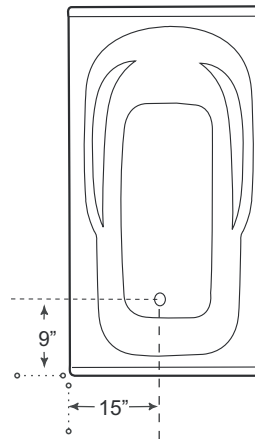

DESCRIPTION

Skirted (available without skirt)
 White (available w/ left or right hand drains)
 High gloss acrylic
 Complies with CSA standards

MEASUREMENTS

SIZE	LITRES / GALLONS
60" x 32" x 21"	170L / 37.5G

Drain sold separately.
 All dimensions are approximate.
 Structure measurements must be verified against the unit to ensure proper fit.

OPTIONS & ACCESSORIES

- 4 Hydro Jet system
- 6 Hydro Jet system
- Air Jet system
- Inline heater
- Gel headrest
- Chromatherapy light (multi colour)
- Skirt cut-off
- Add wooden panel
- Removable panel