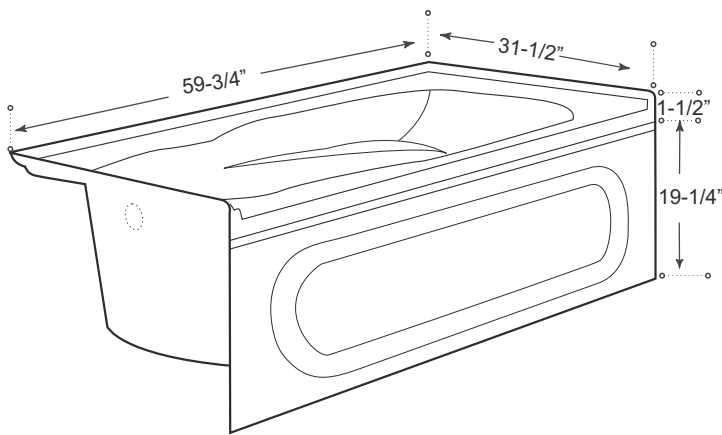

DESCRIPTION

Skirted (available without skirt)
 White (available w/ left or right hand drains)
 High gloss acrylic
 Complies with CSA standards

MEASUREMENTS

SIZE	LITRES / GALLONS
60" x 32" x 21"	170L / 37.5G

Drain sold separately.
 All dimensions are approximate.
 Structure measurements must be verified against the unit to ensure proper fit.

OPTIONS & ACCESSORIES

- 4 Hydro Jet system
- 6 Hydro Jet system
- Air Jet system
- Inline heater
- Gel headrest
- Chromatherapy light (multi colour)
- Skirt cut-off
- Add wooden panel
- Removable panel