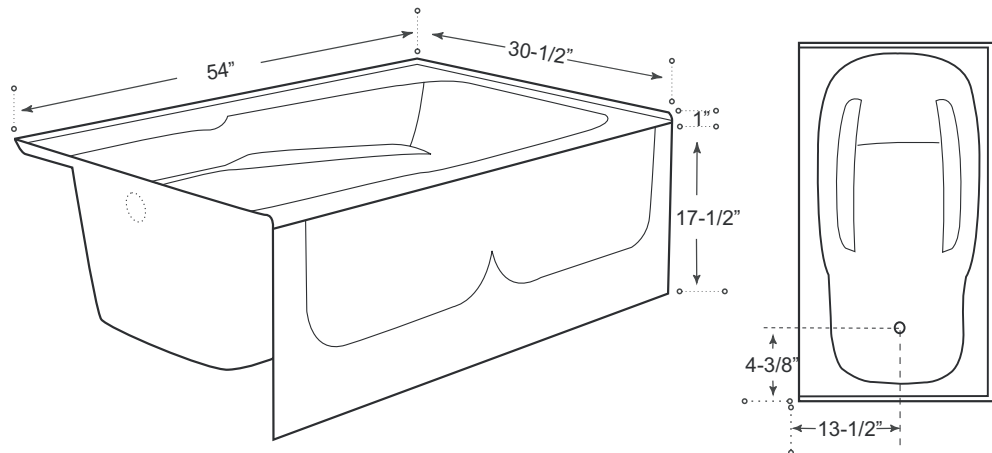

AA-PEMBERTON

DESCRIPTION

Skirted (available without skirt)

White (available w/ left or right hand drain)

High gloss acrylic

Complies with CSA standards

MEASUREMENTS

SIZE	LITRES / GALLONS
54" x 30" x 19"	130L / 34.3G

Drain sold separately.

All dimensions are approximate.

Structure measurements must be verified against the unit to ensure proper fit.

OPTIONS & ACCESSORIES

4 Hydro Jet system

6 Hydro Jet system

Air Jet system

Inline heater

Gel headrest

Chromatherapy light (multi colour)

Skirt cut-off

Add wooden panel

Removable panel

2.16

* Additional accessories see section 11