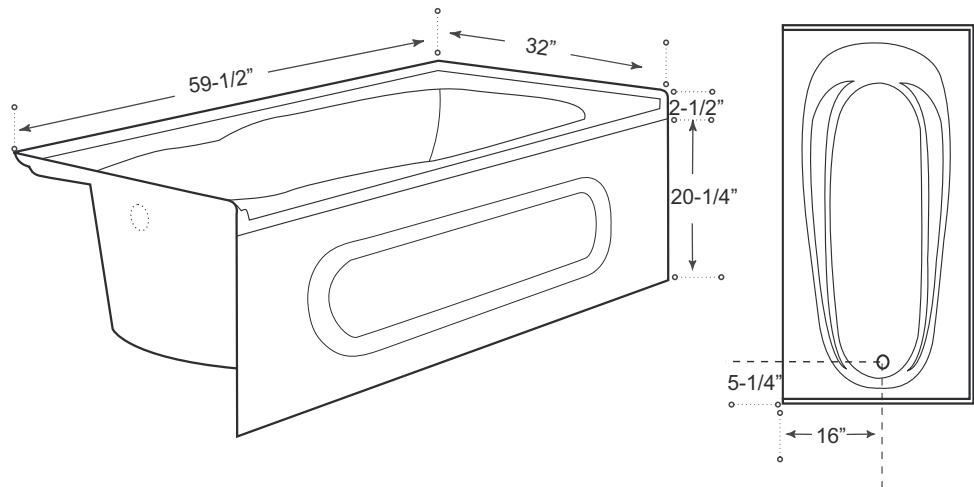

## DESCRIPTION

Skirted (also available without skirt)

White (available w/ left or right hand drain)

High gloss acrylic

Complies with CSA standards

## MEASUREMENTS

SIZE	LITRES / GALLONS
60" x 32" x 23"	180L / 40G

Drain sold separately.

All dimensions are approximate.

Structure measurements must be verified against the unit to ensure proper fit.