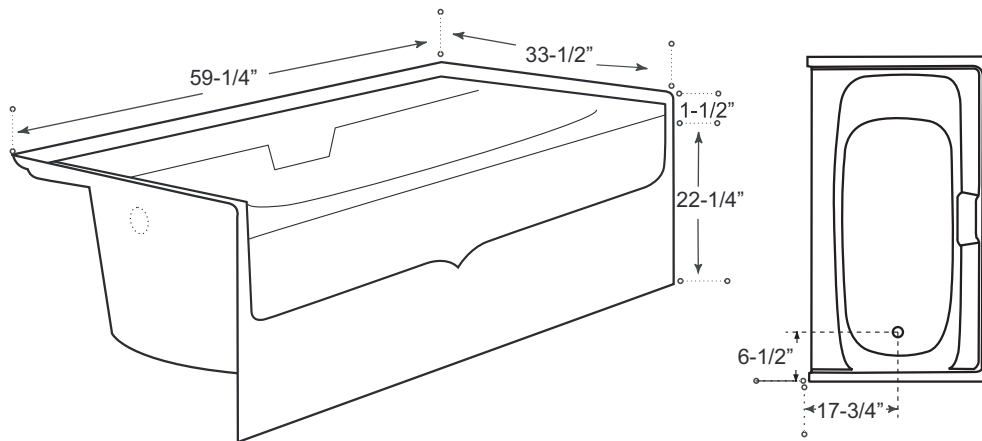

DESCRIPTION

Skirted

White (available w/ left or right hand drain)

Gel coat

Complies with CSA standards

MEASUREMENTS

| SIZE | LITRES / GALLONS |
|-----------------|------------------|
| 60" x 34" x 24" | 150L / 33G |

Drain sold separately.

All dimensions are approximate.

Structure measurements must be verified against the unit to ensure proper fit.

OPTIONS & ACCESSORIES

4 Hydro Jet system

6 Hydro Jet system

Air Jet system

Inline heater

Gel headrest

Chromatherapy light (multi colour)

Skirt cut-off

Add wooden panel

Removable panel

* Additional accessories see section 11