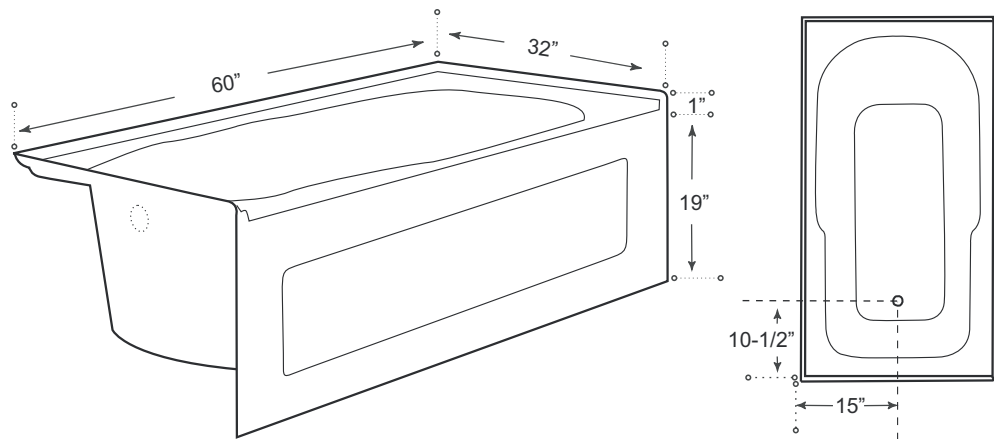

AA-TERRACE

DESCRIPTION

Skirted

White (available w/ left or right hand drain)

High gloss acrylic

Complies with CSA standards

MEASUREMENTS

SIZE	LITRES / GALLONS
60" x 32" x 20"	170L / 37.5G

Drain sold separately.

All dimensions are approximate.

Structure measurements must be verified against the unit to ensure proper fit.

OPTIONS & ACCESSORIES

4 Hydro Jet system

6 Hydro Jet system

Air Jet system

Inline heater

Gel headrest

Chromatherapy light (multi colour)

Skirt cut-off

Add wooden panel

Removable panel

* Additional accessories see section 11