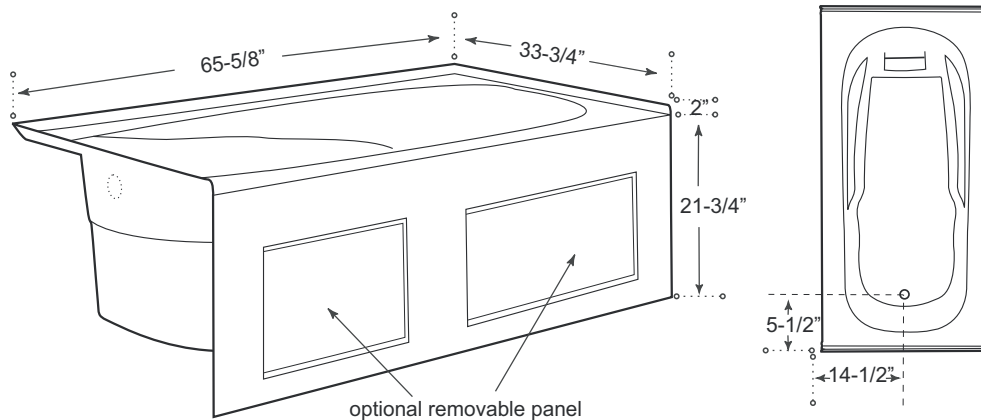

DESCRIPTION

Skirted (removable panel, also available without skirt)

White (available w/ left or right hand drain)

High gloss acrylic

Complies with CSA standards

MEASUREMENTS

SIZE	LITRES / GALLONS
66" x 34" x 24"	210L / 46G

Drain sold separately.

All dimensions are approximate.

Structure measurements must be verified against the unit to ensure proper fit.

OPTIONS & ACCESSORIES

4 Hydro Jet system

6 Hydro Jet system

Air Jet system

Inline heater

Gel headrest

Chromatherapy light (multi colour)

Skirt cut-off

Add wooden panel

Removable panel

* Additional accessories see section 11