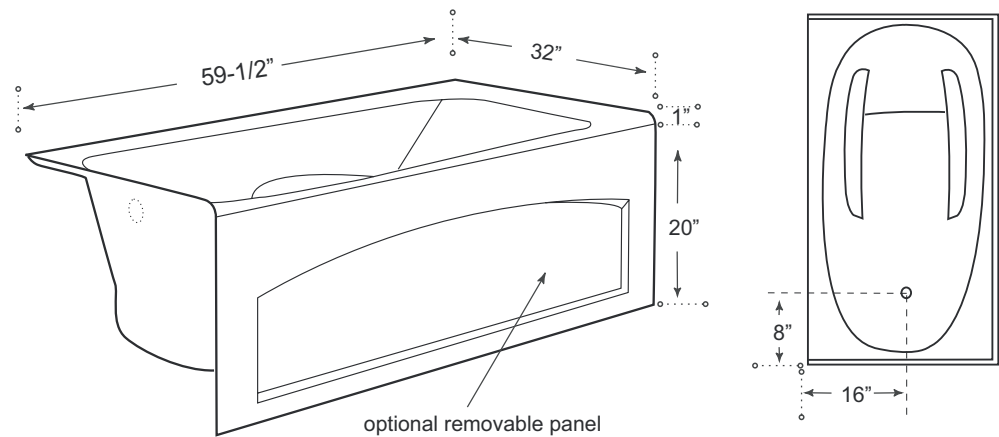

AA-VERNON

DESCRIPTION

Skirted (removable panel, also available without skirt)

White (available w/ left or right hand drain)

High gloss acrylic

Complies with CSA standards

MEASUREMENTS

SIZE	LITRES / GALLONS
60" x 32" x 21"	165L / 36G

Drain sold separately.

All dimensions are approximate.

Structure measurements must be verified against the unit to ensure proper fit.

OPTIONS & ACCESSORIES

4 Hydro Jet system

6 Hydro Jet system

Air Jet system

Inline heater

Gel headrest

Chromatherapy light (multi colour)

Skirt cut-off

Add wooden panel

Removable panel

* Additional accessories see section 11