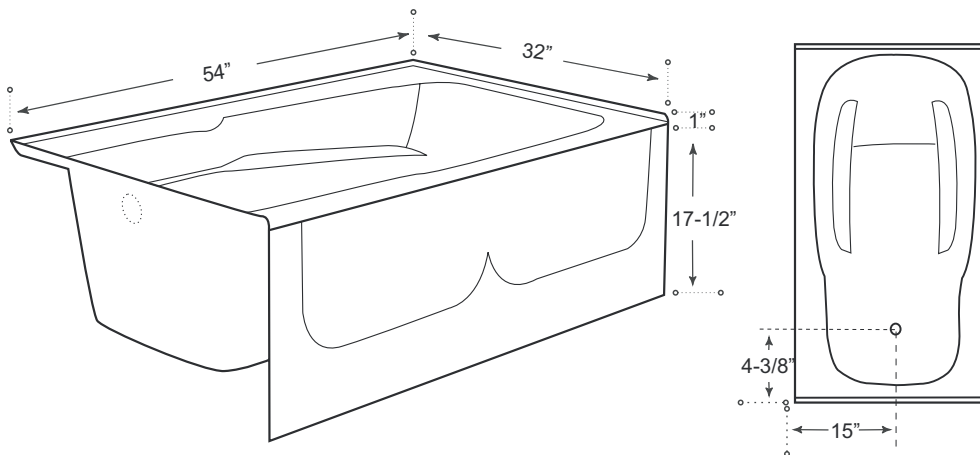

DESCRIPTION

Skirted (available without skirt)

White (available w/ left or right hand drain)

High gloss acrylic

Complies with CSA standards

MEASUREMENTS

SIZE	LITRES / GALLONS
54" x 32" x 19"	135L / 30G

Drain sold separately.

All dimensions are approximate.

Structure measurements must be verified against the unit to ensure proper fit.

OPTIONS & ACCESSORIES

4 Hydro Jet system

6 Hydro Jet system

Air Jet system

Inline heater

Gel headrest

Chromatherapy light (multi colour)

Skirt cut-off

Add wooden panel

Removable panel

* Additional accessories see section 11