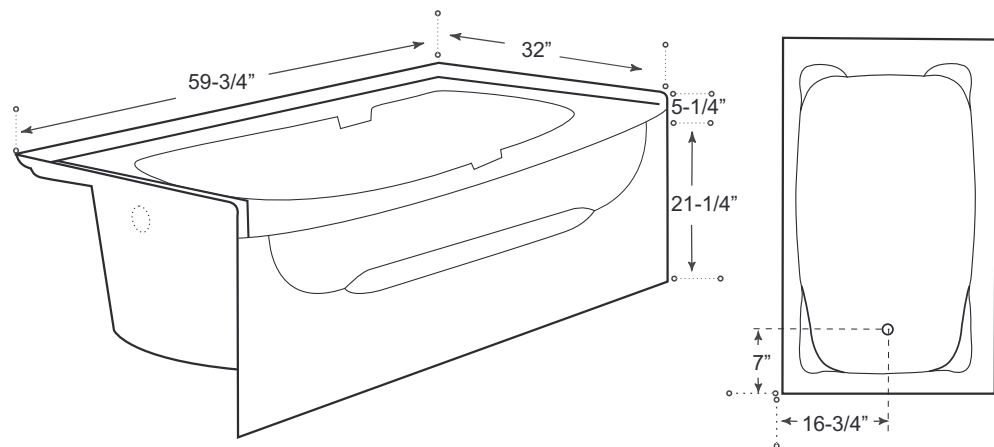

AA-WINDSOR

DESCRIPTION

Skirted

White (available w/ left or right hand drain)

Gel coat

Complies with CSA standards

MEASUREMENTS

SIZE	LITRES / GALLONS
60" x 32" x 27"	190L / 42G

Drain sold separately.

All dimensions are approximate.

Structure measurements must be verified against the unit to ensure proper fit.

OPTIONS & ACCESSORIES

4 Hydro Jet system

6 Hydro Jet system

Air Jet system

Inline heater

Gel headrest

Chromatherapy light (multi colour)

Skirt cut-off

Add wooden panel

Removable panel

* Additional accessories see section 11