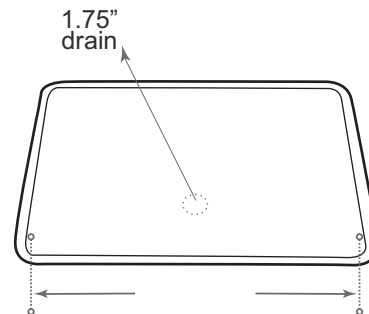

## DESCRIPTION

Tempered Glass

Above counter installation

Hand crafted

High polished surface

Complies with CSA standards

## MEASUREMENTS

SIZE	DRILLING
24.4" x 17" x 4.9"	N/A

*All dimensions are approximate.*

*Structure measurements must be verified against the unit to ensure proper fit.*