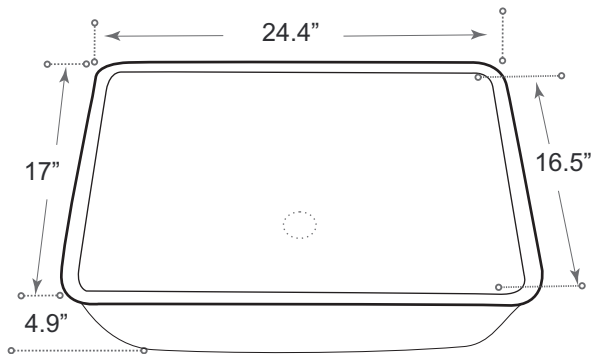

## DESCRIPTION

Tempered Glass

Above counter installation

Hand crafted

High polished surface

Complies with CSA standards

## MEASUREMENTS

SIZE	DRILLING
24.4" x 17" x 4.9"	N/A

*All dimensions are approximate.*

*Structure measurements must be verified against the unit to ensure proper fit.*