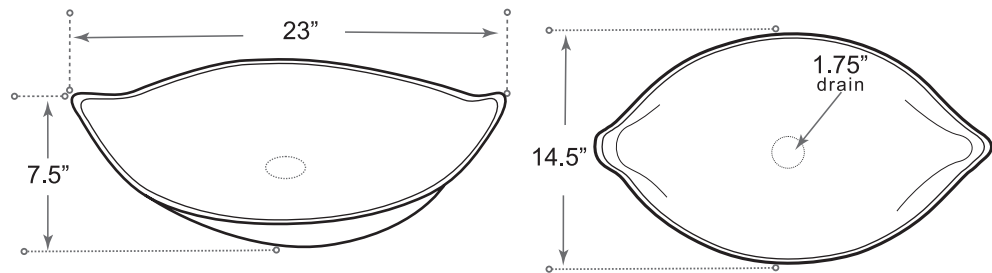

DESCRIPTION

- Tempered Glass
- Above counter installation
- Hand crafted
- High polished surface
- Complies with CSA standards

MEASUREMENTS

SIZE	DRILLING
23.3" x 14.5" x 7.5"	N/A

*All dimensions are approximate.
Structure measurements must be verified against the unit to ensure proper fit.*

OPTIONS & ACCESSORIES

PD-01 pop up drain /no overflow

** Additional accessories see section 11*