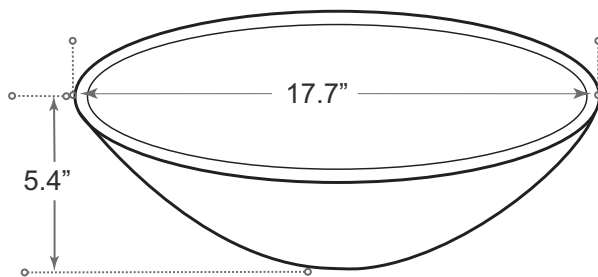

DESCRIPTION

Tempered Glass
 Above counter installation
 Hand crafted
 High polished surface
 Complies with CSA standards

MEASUREMENTS

SIZE	DRILLING
17.7" x 17.7" x 5.4"	N/A

*All dimensions are approximate.
 Structure measurements must be verified against the unit to ensure proper fit.*