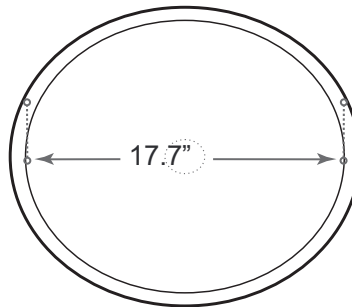

DESCRIPTION

Tempered Glass
 Above counter installation
 Hand crafted
 High polished surface
 Complies with CSA standards

MEASUREMENTS

SIZE	DRILLING
17.7" x 17.7" x 5.4"	N/A

*All dimensions are approximate.
 Structure measurements must be verified against the unit to ensure proper fit.*