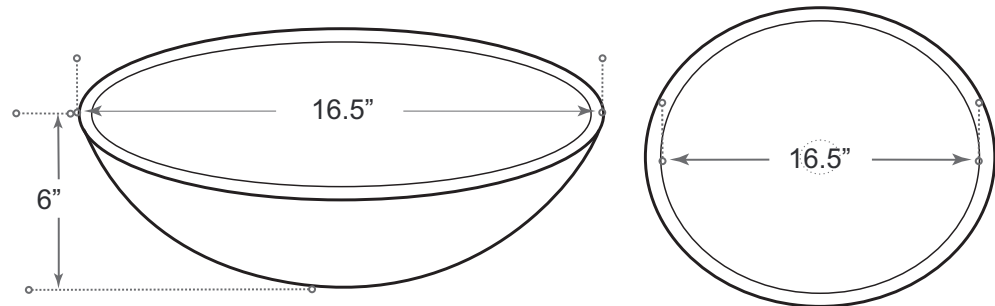

## MEASUREMENTS

SIZE	DRILLING
16.5" x 16.5" x 6"	N/A

*All dimensions are approximate.  
Structure measurements must be verified against the unit to ensure proper fit.*