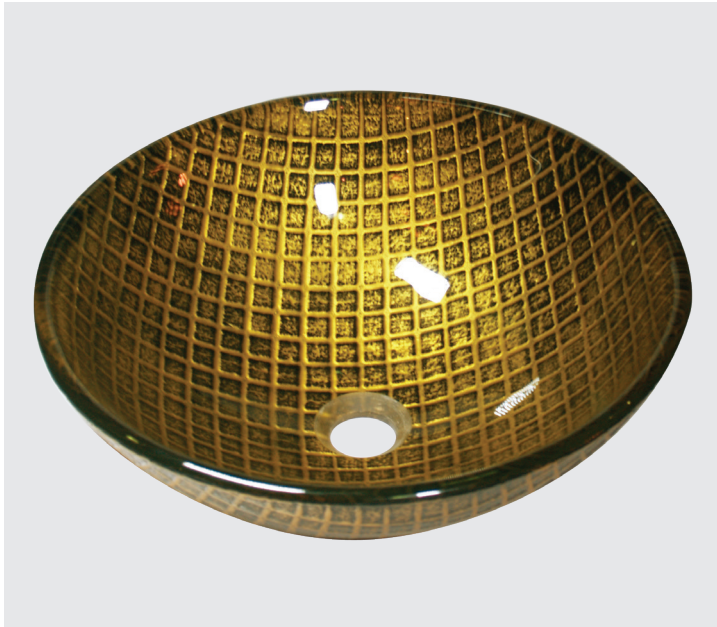

# AA-H723

## DESCRIPTION

- Tempered Glass
- Above counter installation
- Hand crafted
- High polished surface
- Complies with CSA standards