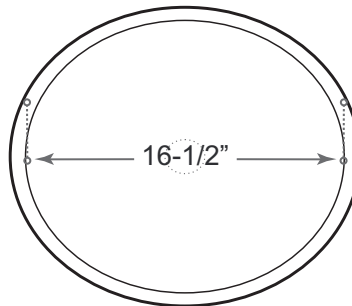

## MEASUREMENTS

| SIZE               | DRILLING |
|--------------------|----------|
| 16.5" x 16.5" x 6" | N/A      |

*All dimensions are approximate.  
Structure measurements must be verified against the unit to ensure proper fit.*