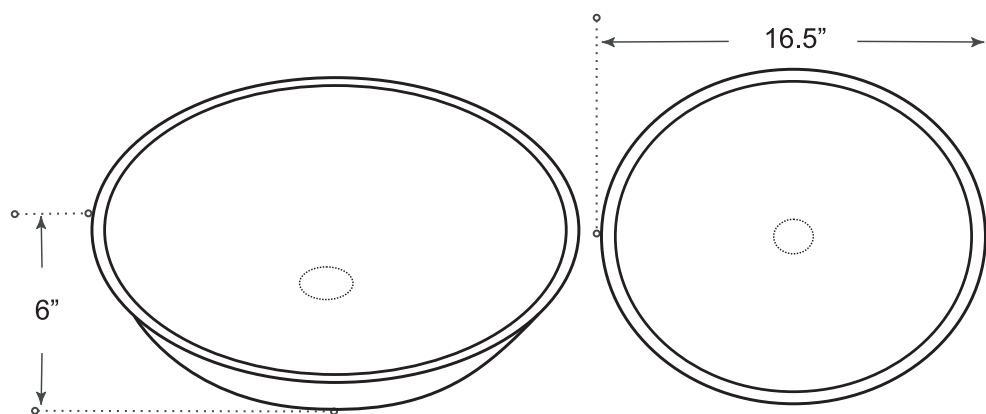

DESCRIPTION

- Tempered Glass
- Above counter installation
- Hand crafted
- High polished surface
- Complies with CSA standards

MEASUREMENTS

SIZE	DRILLING
16.5" x 16.5" x 6"	N/A

*All dimensions are approximate.
Structure measurements must be verified against the unit to ensure proper fit.*

OPTIONS & ACCESSORIES

PD-01 pop up drain /no overflow

** Additional accessories see section 11*