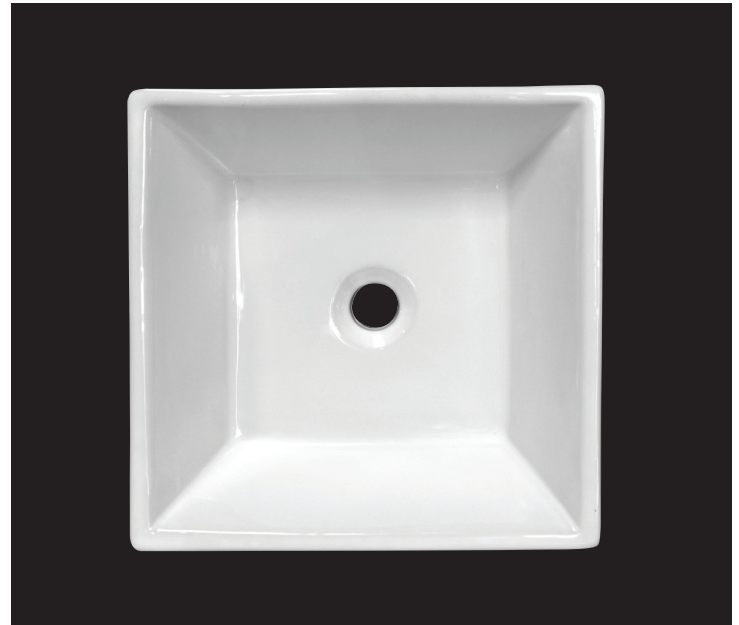

## DESCRIPTION

White Square basin

High gloss

Porcelain

High polished surface

Complies with CSA standards

## MEASUREMENTS

SIZE	DRILLING
16.25 x 16.25 x 4.5"	N/A

*All dimensions are approximate.  
Structure measurements must be verified against the unit to ensure proper fit.*

## OPTIONS & ACCESSORIES

PD-01 pop up drain w/ no overflow

\* Additional accessories see section 11