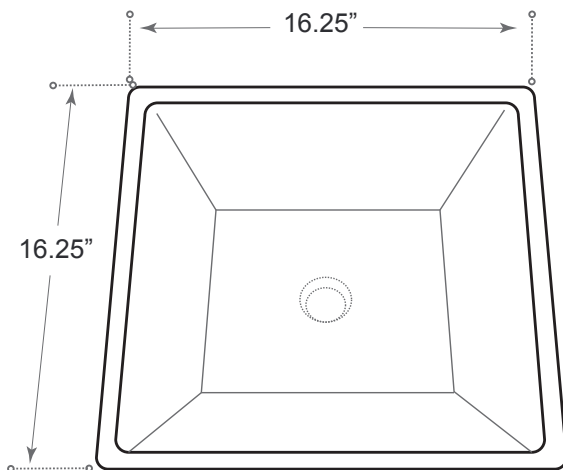

## DESCRIPTION

White Square basin

High gloss

Porcelain

High polished surface

Complies with CSA standards

## MEASUREMENTS

SIZE	DRILLING
16.25 x 16.25 x 4.5"	N/A

*All dimensions are approximate.  
Structure measurements must be verified against the unit to ensure proper fit.*