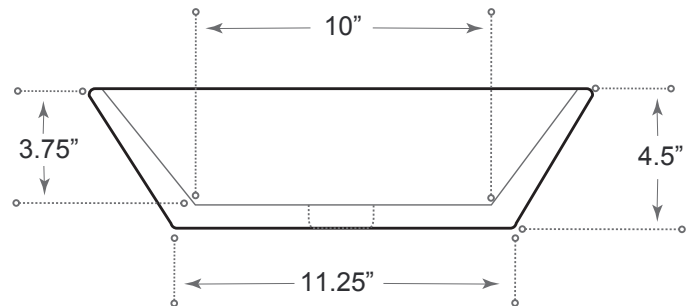

## DESCRIPTION

White Square basin

High gloss

Porcelain

High polished surface

Complies with CSA standards

## MEASUREMENTS

SIZE	DRILLING
16.25 x 16.25 x 4.5"	N/A

*All dimensions are approximate.  
Structure measurements must be verified against the unit to ensure proper fit.*