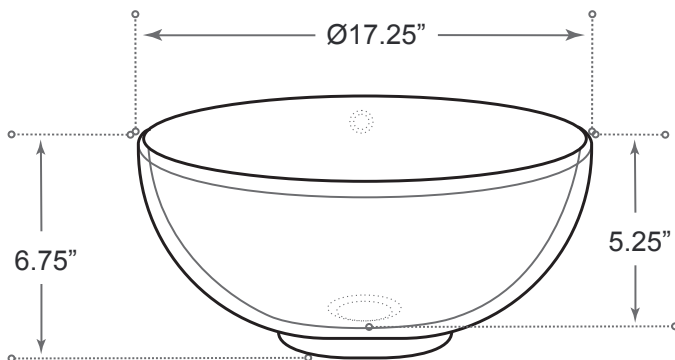

## DESCRIPTION

White Above Counter

High gloss

Porcelain

High polished surface

Complies with CSA standards

## MEASUREMENTS

SIZE	DRILLING
Ø17.25" x 6.75"	N/A

*All dimensions are approximate.  
Structure measurements must be verified against the unit to ensure proper fit.*