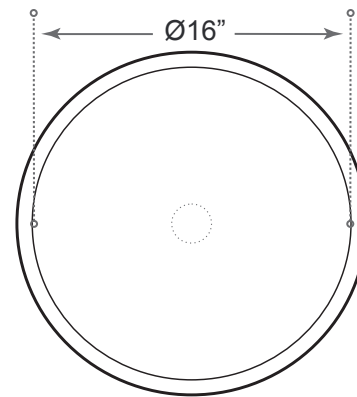

## DESCRIPTION

White Above Counter

High gloss

Porcelain

High polished surface

Complies with CSA standards

## MEASUREMENTS

SIZE	DRILLING
Ø17.25" x 6.75"	N/A

*All dimensions are approximate.  
Structure measurements must be verified against the unit to ensure proper fit.*