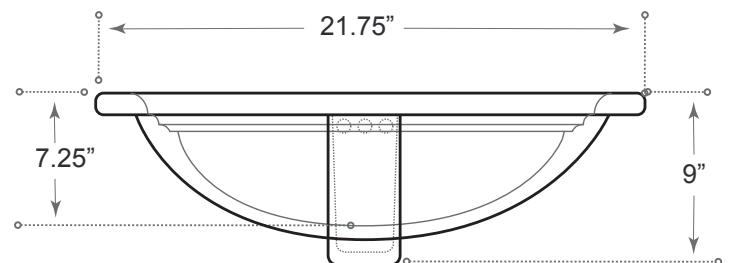

## DESCRIPTION

White rectangular basin

High gloss

Porcelain

High polished surface

Complies with CSA standards

## MEASUREMENTS

SIZE	DRILLING
21.75 x 18.625 x 9"	N/A

*All dimensions are approximate.  
Structure measurements must be verified against the unit to ensure proper fit.*