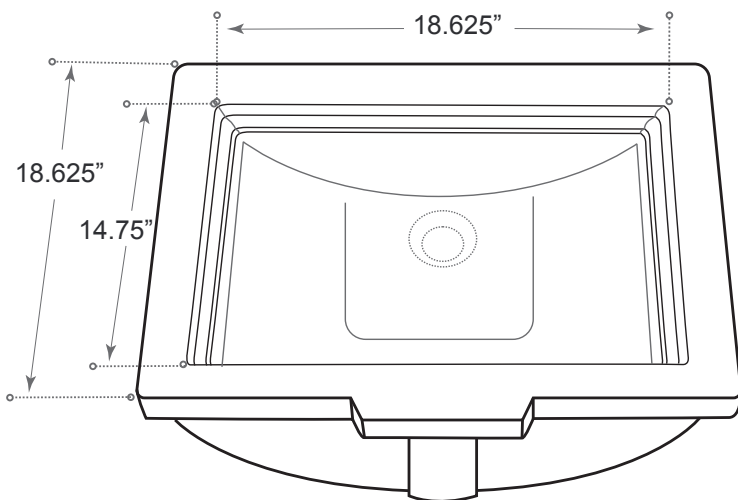

## DESCRIPTION

White rectangular basin

High gloss

Porcelain

High polished surface

Complies with CSA standards

## MEASUREMENTS

SIZE	DRILLING
21.75 x 18.625 x 9"	N/A

*All dimensions are approximate.  
Structure measurements must be verified against the unit to ensure proper fit.*