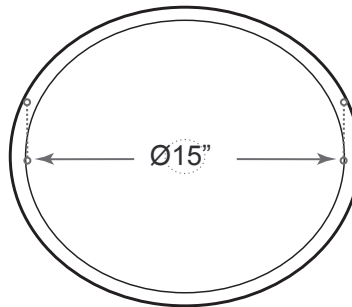

DESCRIPTION

Tempered Glass (Crystal White)

High gloss

Handcrafted

High polished surface

Complies with CSA standards

MEASUREMENTS

SIZE	DRILLING
16.5" x 16.5" x 6"	N/A

*All dimensions are approximate.
Structure measurements must be verified against the unit to ensure proper fit.*

OPTIONS & ACCESSORIES

PD-01 pop up drain /no overflow

* Additional accessories see section 11