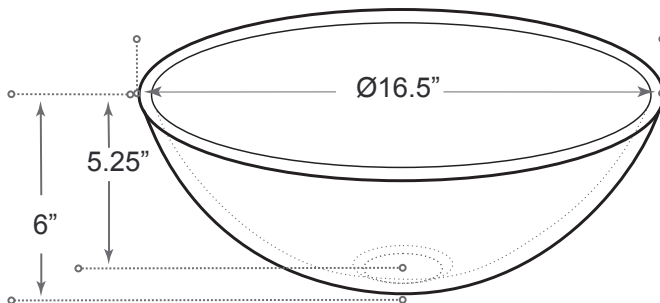

DESCRIPTION

Tempered Glass (Crystal White)

High gloss

Handcrafted

High polished surface

Complies with CSA standards

MEASUREMENTS

SIZE	DRILLING
16.5" x 16.5" x 6"	N/A

*All dimensions are approximate.
Structure measurements must be verified against the unit to ensure proper fit.*

OPTIONS & ACCESSORIES

PD-01 pop up drain /no overflow

* Additional accessories see section 11