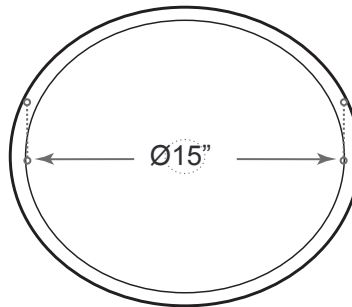

## MEASUREMENTS

SIZE	DRILLING
16.5" x 16.5" x 6"	N/A

*All dimensions are approximate.  
 Structure measurements must be verified against the unit to ensure proper fit.*