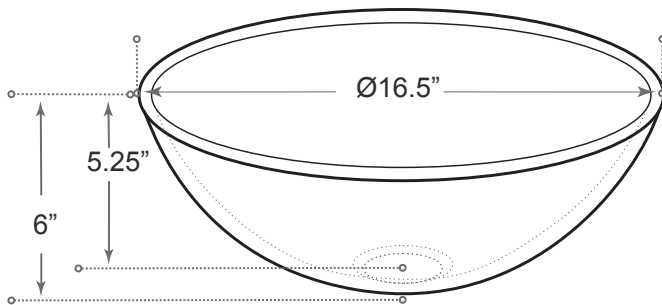

## MEASUREMENTS

SIZE	DRILLING
16.5" x 16.5" x 6"	N/A

*All dimensions are approximate.  
 Structure measurements must be verified against the unit to ensure proper fit.*