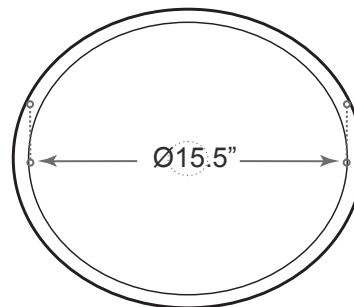

DESCRIPTION

Tempered Glass
 High gloss
 Handcrafted
 High polished surface
 Complies with CSA standards

MEASUREMENTS

SIZE	DRILLING
Ø16.5" x 6"	N/A

*All dimensions are approximate.
 Structure measurements must be verified against the unit to ensure proper fit.*