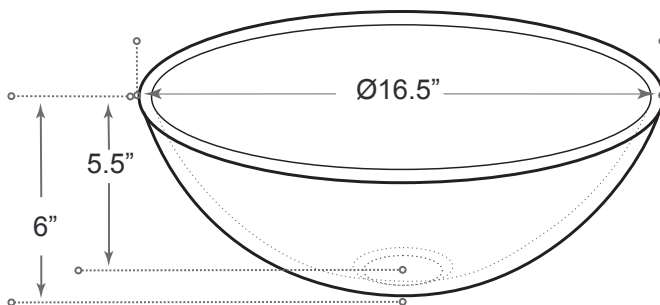

DESCRIPTION

Tempered Glass
 High gloss
 Handcrafted
 High polished surface
 Complies with CSA standards

MEASUREMENTS

SIZE	DRILLING
Ø16.5" x 6"	N/A

*All dimensions are approximate.
 Structure measurements must be verified against the unit to ensure proper fit.*