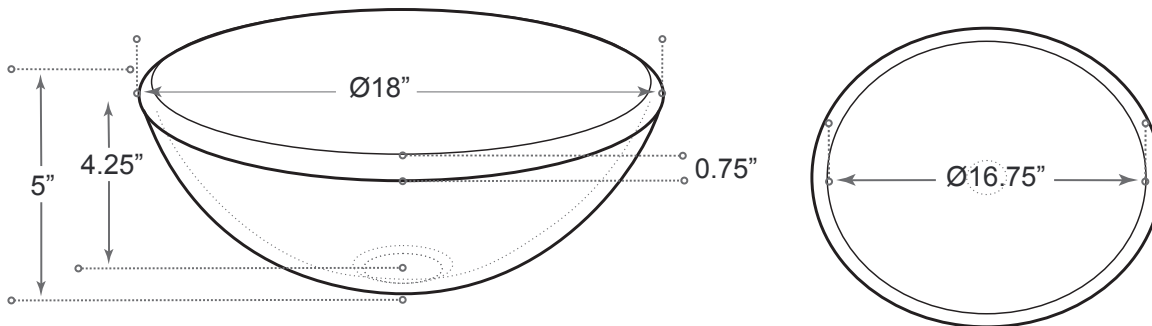

DESCRIPTION

Tempered Glass (Gold)
 Above counter installation
 Hand crafted
 High polished surface
 Complies with CSA standards

MEASUREMENTS

SIZE	DRILLING
18" x 18" x 5"	N/A

*All dimensions are approximate.
 Structure measurements must be verified against the unit to ensure proper fit.*