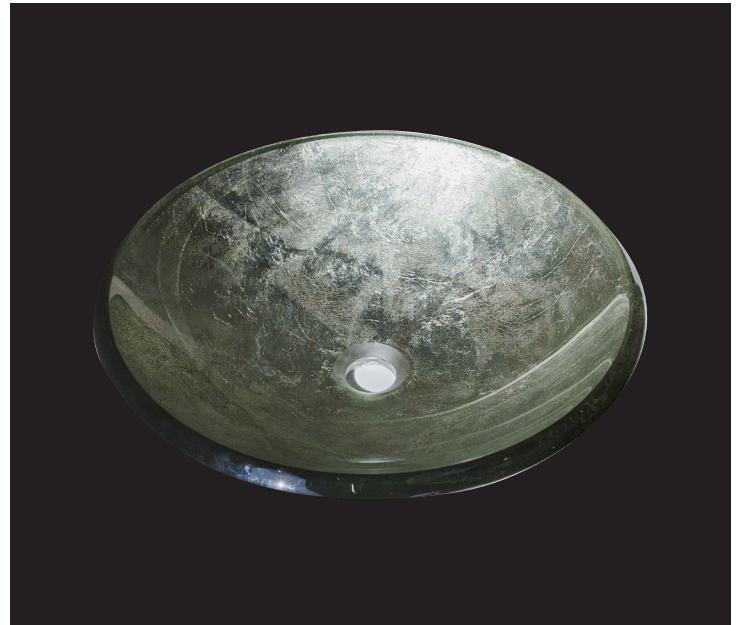

DESCRIPTION

Tempered Glass (Gold)
 Above counter installation
 Hand crafted
 High polished surface
 Complies with CSA standards

MEASUREMENTS

SIZE	DRILLING
18" x 18" x 5"	N/A

*All dimensions are approximate.
 Structure measurements must be verified against the unit to ensure proper fit.*

OPTIONS & ACCESSORIES

PD-01 pop up drain /no overflow

* Additional accessories see section 11