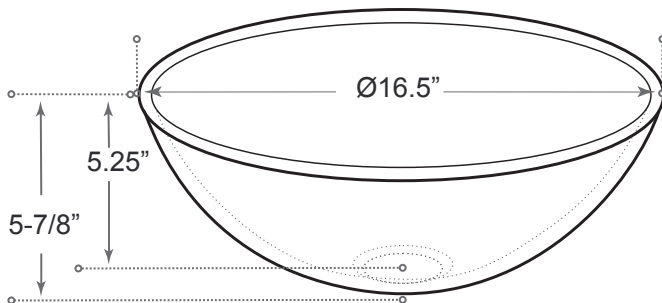

DESCRIPTION

Tempered Glass (Purple)
 Above counter installation
 Hand crafted
 High polished surface
 Complies with CSA standards

MEASUREMENTS

SIZE	DRILLING
Ø16.5" x 5-7/8"	N/A

*All dimensions are approximate.
 Structure measurements must be verified against the unit to ensure proper fit.*