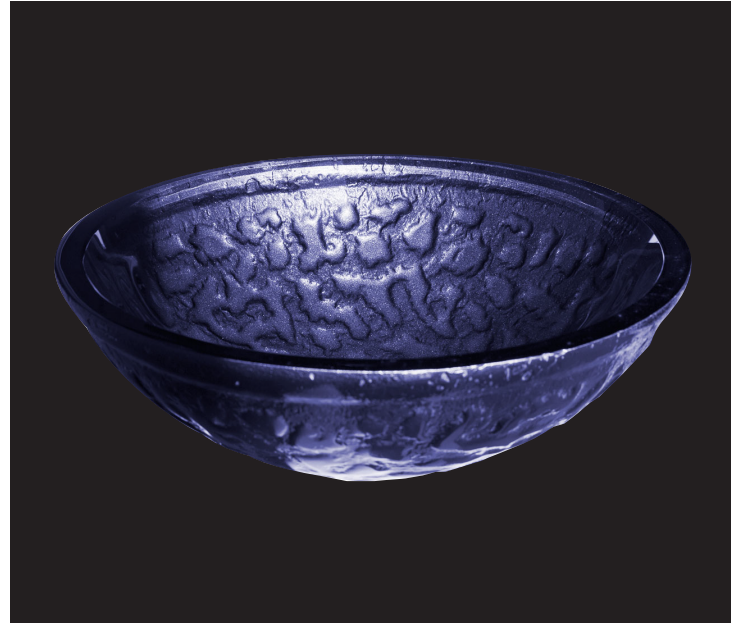

DESCRIPTION

Tempered Glass (Purple)
 Above counter installation
 Hand crafted
 High polished surface
 Complies with CSA standards

MEASUREMENTS

SIZE	DRILLING
Ø16.5" x 5-7/8"	N/A

*All dimensions are approximate.
 Structure measurements must be verified against the unit to ensure proper fit.*

OPTIONS & ACCESSORIES

PD-01 pop up drain /no overflow

* Additional accessories see section 11