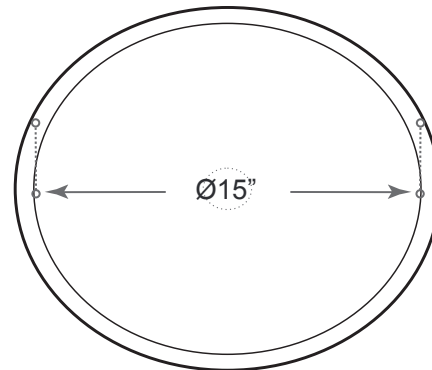

DESCRIPTION

Tempered Glass (Purple)
 Above counter installation
 Hand crafted
 High polished surface
 Complies with CSA standards

MEASUREMENTS

SIZE	DRILLING
Ø16.5" x 5-7/8"	N/A

*All dimensions are approximate.
 Structure measurements must be verified against the unit to ensure proper fit.*