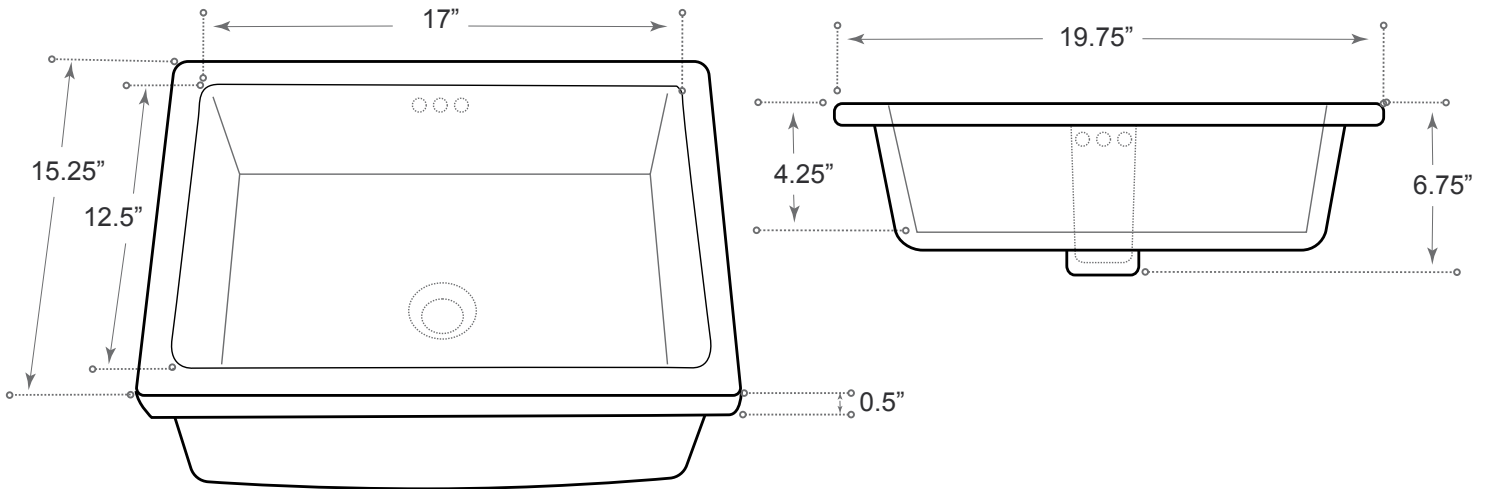

DESCRIPTION

- White rectangular basin
- High gloss
- Porcelain
- High polished surface
- Complies with CSA standards

MEASUREMENTS

SIZE	DRILLING
19.75 x 15.25 x 6.75"	N/A

*All dimensions are approximate.
Structure measurements must be verified against the unit to ensure proper fit.*

OPTIONS & ACCESSORIES

PD-00 pop up drain w/overflow

* Additional accessories see section 11