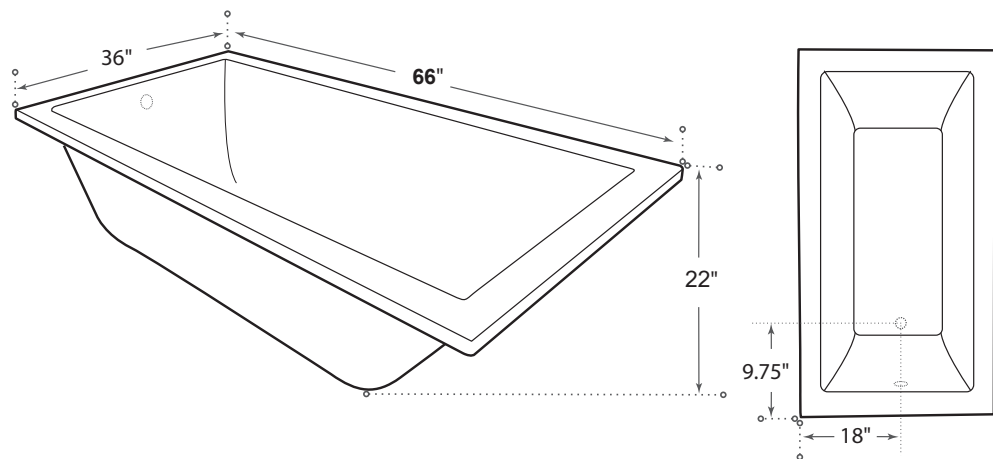

## MEASUREMENTS

SIZE	LITRES / GALLONS
66" x 36" x 22"	275L / 72.6G

*Drain sold separately.*

*All dimensions are approximate.*

*Structure measurements must be verified against the unit to ensure proper fit.*