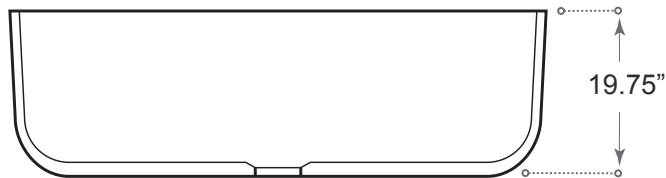

DESCRIPTION

Porcelain Rectangular Basin (Black)

Above counter installation

Slim Rim

Matte surface

Complies with CSA standards

MEASUREMENTS

SIZE	DRILLING
19.75" x 15.5"	N/A

All dimensions are approximate.
Structure measurements must be verified against the unit to ensure proper fit.

OPTIONS & ACCESSORIES

PD-01 Pop-up drain w/no overflow

Finish White

* Additional accessories see section 11