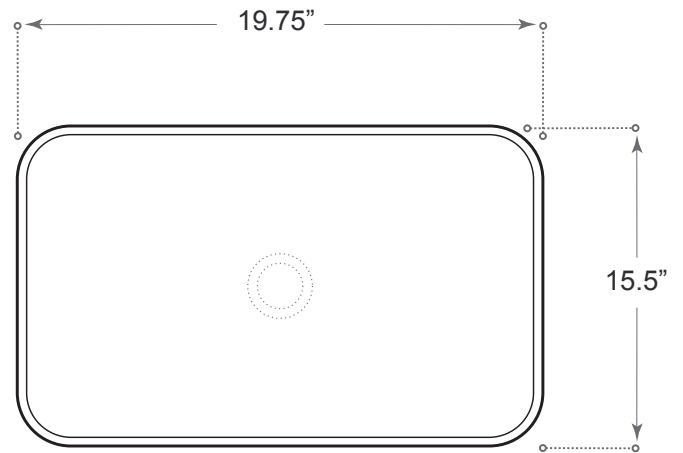

DESCRIPTION

Porcelain Rectangular Basin (Black)

Above counter installation

Slim Rim

Matte surface

Complies with CSA standards

MEASUREMENTS

SIZE	DRILLING
19.75" x 15.5"	N/A

All dimensions are approximate.
Structure measurements must be verified against the unit to ensure proper fit.

OPTIONS & ACCESSORIES

PD-01 Pop-up drain w/no overflow

Finish White

* Additional accessories see section 11