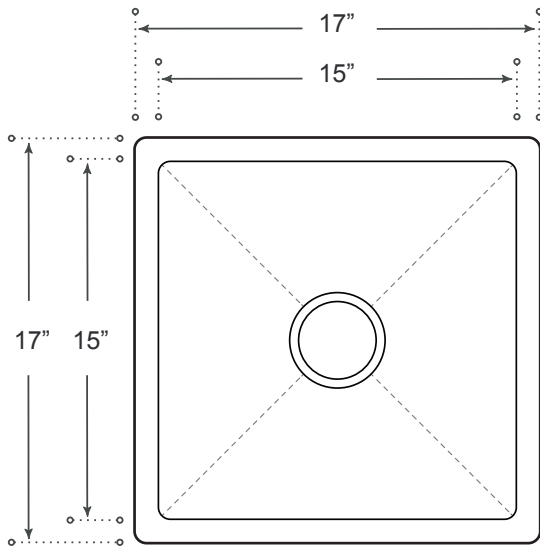

DESCRIPTION

10° Radius Undermount Single Bowl

16 guage T-304 stainless steel

Stone guard undercoated

Complies with CSA standards

Satin finish

MEASUREMENTS

SIZE	DRILLING
17" x 17" x 9"	N/A

All dimensions are approximate.
Structure measurements must be verified against the unit to ensure proper fit.

OPTIONS & ACCESSORIES

Grid

Collander

Tray

* 114 s/s strainer included

* Additional accessories see section 11