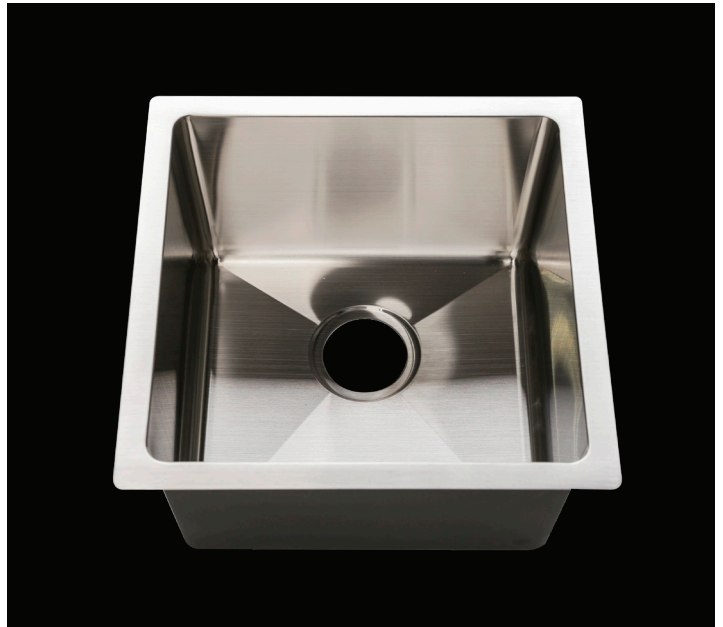

DESCRIPTION

10° Radius Undermount Single Bowl

16 guage T-304 stainless steel

Stone guard undercoated

Complies with CSA standards

Satin finish

MEASUREMENTS

SIZE	DRILLING
17" x 17" x 9"	N/A

All dimensions are approximate.
Structure measurements must be verified against the unit to ensure proper fit.

OPTIONS & ACCESSORIES

Grid

Collander

Tray

* 114 s/s strainer included

* Additional accessories see section 11