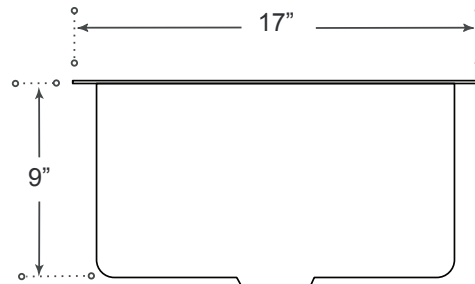

DESCRIPTION

10° Radius Undermount Single Bowl

16 guage T-304 stainless steel

Stone guard undercoated

Complies with CSA standards

Satin finish

MEASUREMENTS

SIZE	DRILLING
17" x 17" x 9"	N/A

All dimensions are approximate.
Structure measurements must be verified against the unit to ensure proper fit.

OPTIONS & ACCESSORIES

Grid

Collander

Tray

* 114 s/s strainer included

* Additional accessories see section 11