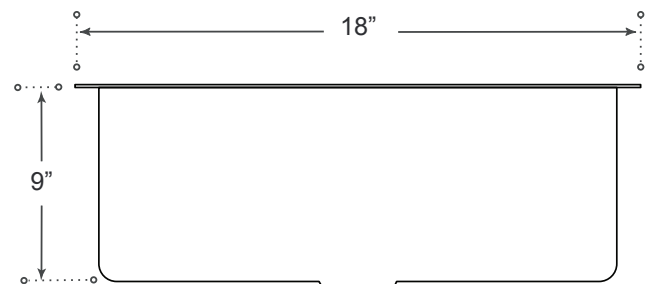

DESCRIPTION

10° Radius Undermount Single Bowl

16 guage T-304 stainless steel

Stone guard undercoated

Complies with CSA standards

Satin finish

MEASUREMENTS

SIZE	DRILLING
18" x 15" x 9"	N/A

All dimensions are approximate.
Structure measurements must be verified against the unit to ensure proper fit.

OPTIONS & ACCESSORIES

Grid

Collander

Tray

* 114 s/s strainer included

* Additional accessories see section 11