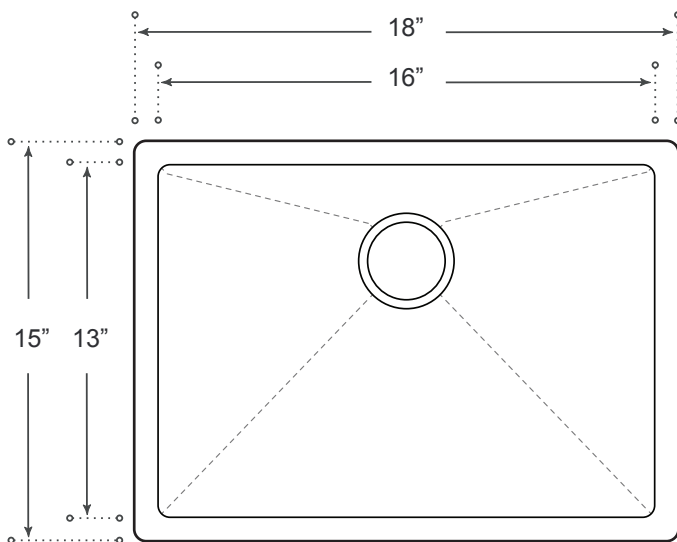

DESCRIPTION

10° Radius Undermount Single Bowl

16 guage T-304 stainless steel

Stone guard undercoated

Complies with CSA standards

Satin finish

MEASUREMENTS

SIZE	DRILLING
18" x 15" x 9"	N/A

All dimensions are approximate.
Structure measurements must be verified against the unit to ensure proper fit.

OPTIONS & ACCESSORIES

Grid

Collander

Tray

* 114 s/s strainer included

* Additional accessories see section 11