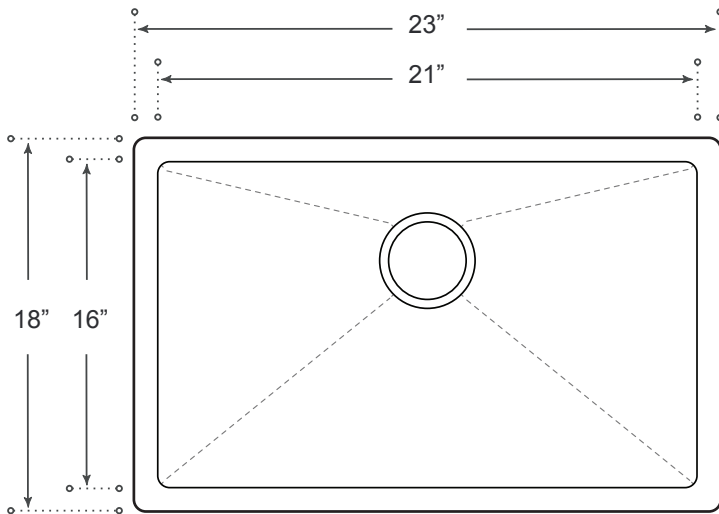

DESCRIPTION

10° Radius Undermount Single Bowl

16 gauge T-304 stainless steel

Stone guard undercoated

Complies with CSA standards

Satin finish

MEASUREMENTS

SIZE	DRILLING
23" x 18" x 9"	N/A

All dimensions are approximate.
Structure measurements must be verified against the unit to ensure proper fit.

OPTIONS & ACCESSORIES

Grid

Collander

Tray

* 114 s/s strainer included

* Additional accessories see section 11