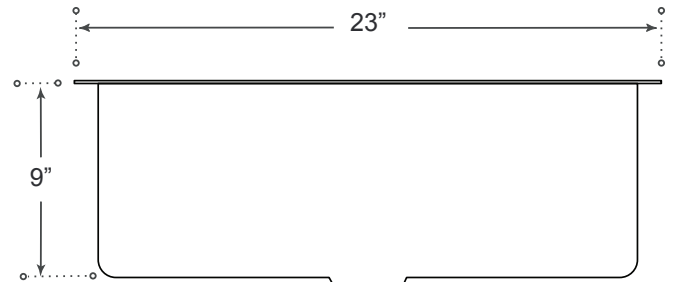

DESCRIPTION

10° Radius Undermount Single Bowl

16 gauge T-304 stainless steel

Stone guard undercoated

Complies with CSA standards

Satin finish

MEASUREMENTS

SIZE	DRILLING
23" x 18" x 9"	N/A

All dimensions are approximate.
Structure measurements must be verified against the unit to ensure proper fit.

OPTIONS & ACCESSORIES

Grid

Collander

Tray

* 114 s/s strainer included

* Additional accessories see section 11