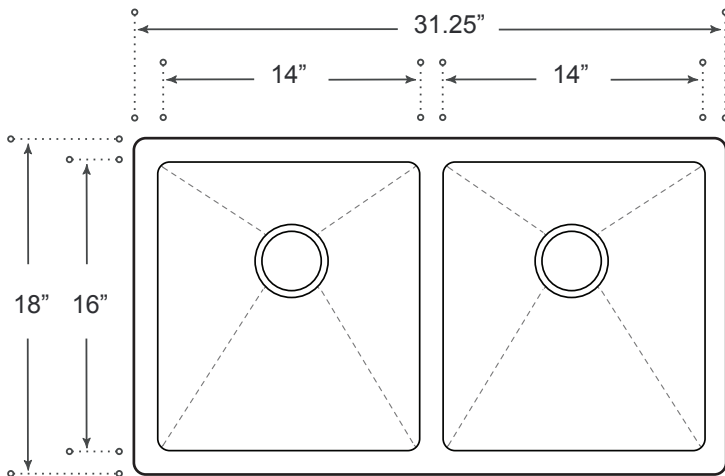

## DESCRIPTION

10° Radius Undermount Double Bowl

16 gauge T-304 stainless steel

Stone guard undercoated

Complies with CSA standards

Satin finish

## MEASUREMENTS

SIZE	DRILLING
31.25" x 18" x 9"	N/A

All dimensions are approximate.  
Structure measurements must be verified against the unit to ensure proper fit.