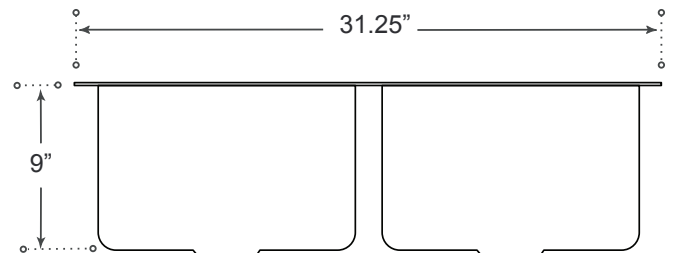

## DESCRIPTION

10° Radius Undermount Double Bowl

16 gauge T-304 stainless steel

Stone guard undercoated

Complies with CSA standards

Satin finish

## MEASUREMENTS

SIZE	DRILLING
31.25" x 18" x 9"	N/A

All dimensions are approximate.  
Structure measurements must be verified against the unit to ensure proper fit.