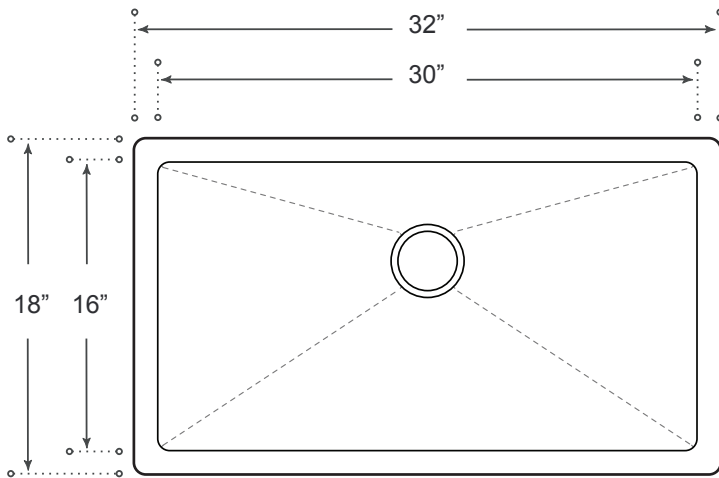

DESCRIPTION

10° Radius Undermount Single Bowl

16 guage T-304 stainless steel

Stone guard undercoated

Complies with CSA standards

Satin finish

MEASUREMENTS

SIZE	DRILLING
32" x 18" x 9"	N/A

All dimensions are approximate.
Structure measurements must be verified against the unit to ensure proper fit.

OPTIONS & ACCESSORIES

Grid

Collander

Tray

* 114 s/s strainer included

* Additional accessories see section 11