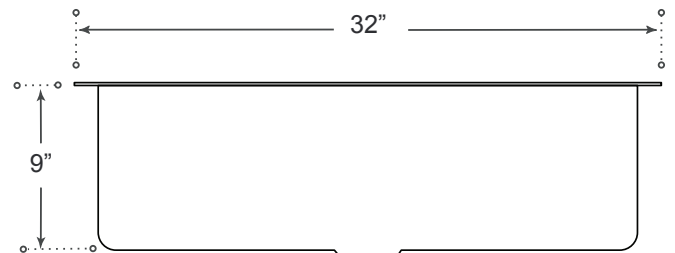

DESCRIPTION

10° Radius Undermount Single Bowl

16 guage T-304 stainless steel

Stone guard undercoated

Complies with CSA standards

Satin finish

MEASUREMENTS

SIZE	DRILLING
32" x 18" x 9"	N/A

All dimensions are approximate.
Structure measurements must be verified against the unit to ensure proper fit.

OPTIONS & ACCESSORIES

Grid

Collander

Tray

* 114 s/s strainer included

* Additional accessories see section 11