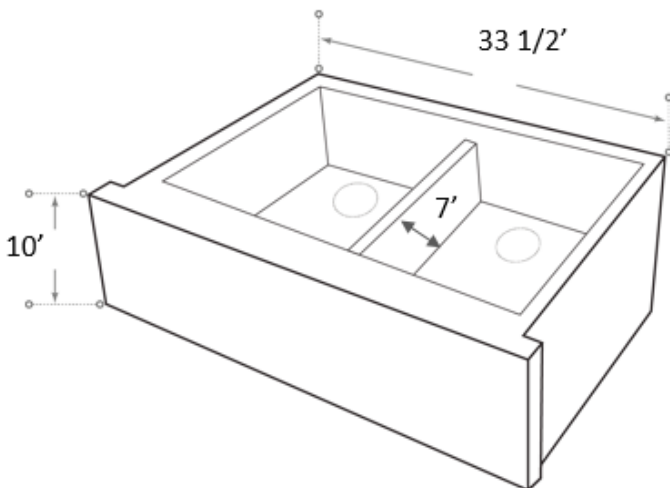

DESCRIPTION

10 Radius Undermount Double Bowl
 Apron Front Stainless Steel Sink
 Stone Guard Undercoated
 Complies with CSA Standards

MEASUREMENTS

SIZE	DRILLING
33 1/2' x 21' x 10'	N/A

All dimensions are approximate.

Structure measurements must be verified against the unit to ensure proper fit.

OPTIONS & ACCESSORIES

Grid

Collander

Tray