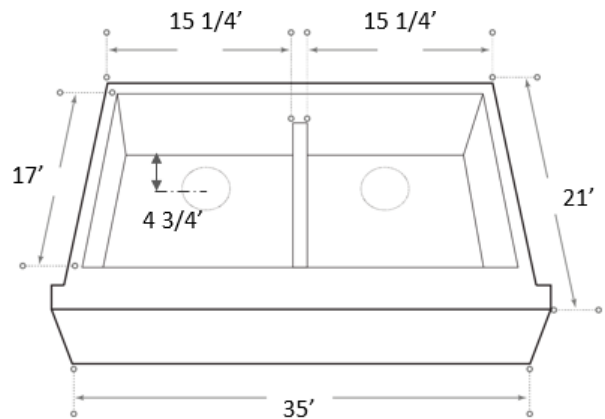

DESCRIPTION

10 Radius Undermount Double Bowl
 Apron Front Stainless Steel Sink
 Stone Guard Undercoated
 Complies with CSA Standards

MEASUREMENTS

SIZE	DRILLING
33 1/2' x 21' x 10'	N/A

All dimensions are approximate.

Structure measurements must be verified against the unit to ensure proper fit.

OPTIONS & ACCESSORIES

Grid

Collander

Tray