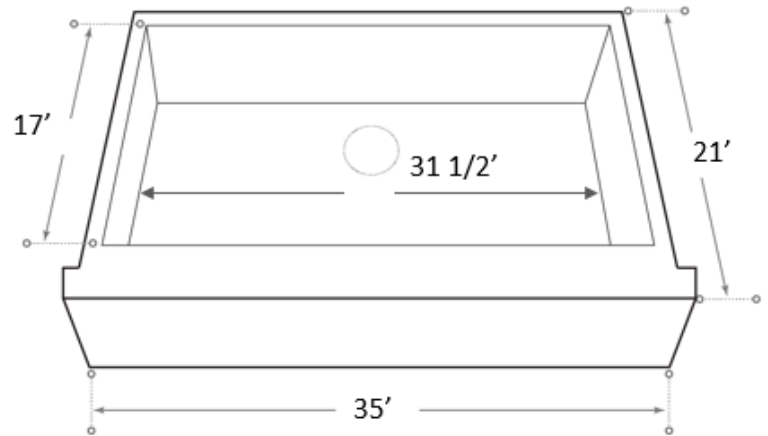

## MEASUREMENTS

SIZE	DRILLING
33 1/2' x 21' x 10'	N/A

*All dimensions are approximate.*

*Structure measurements must be verified against the unit to ensure proper fit.*