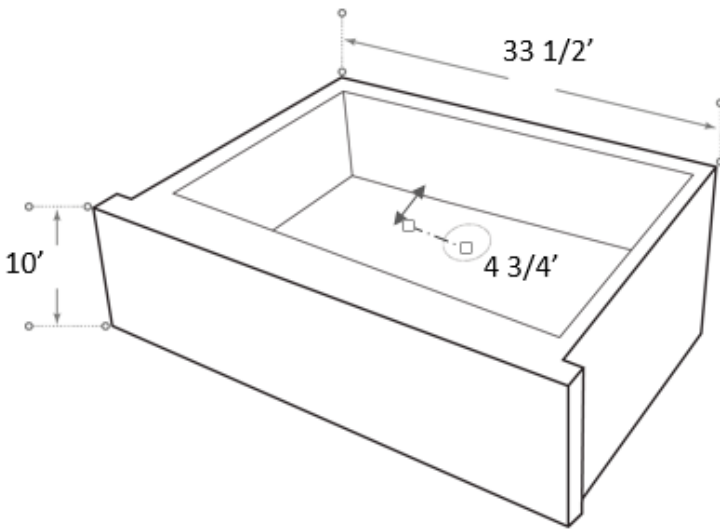

## DESCRIPTION

10 Radius Undermount Single Bowl  
Apron Front Stainless Steel Sink  
Stone Guard Undercoated  
Complies with CSA Standards

## MEASUREMENTS

SIZE	DRILLING
33 1/2' x 21' x 10'	N/A

*All dimensions are approximate.*

*Structure measurements must be verified against the unit to ensure proper fit.*