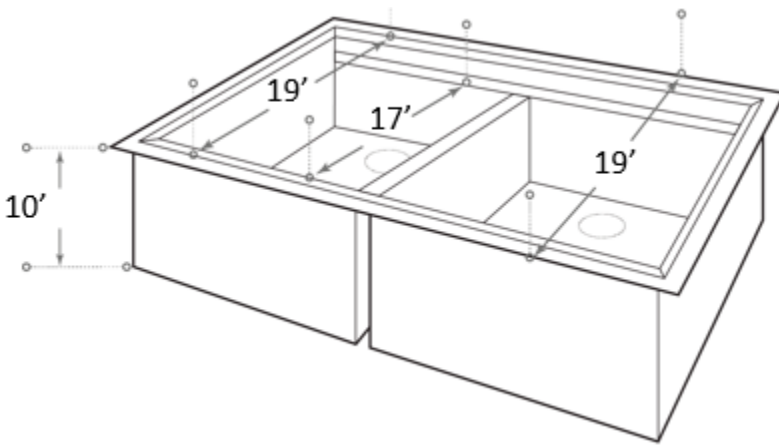

AA-3D3219A

DESCRIPTION

10 Radius Undermount Double Bowl
Stainless Steel Sink
Stone Guard Undercoated
Complies with CSA Standards

MEASUREMENTS

SIZE	DRILLING
32' x 19' x 10'	N/A

All dimensions are approximate.

Structure measurements must be verified against the unit to ensure proper fit.

OPTIONS & ACCESSORIES

Grid

Collander

Tray