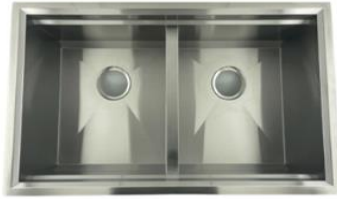

AA-3D3219A

DESCRIPTION

10 Radius Undermount Double Bowl
Stainless Steel Sink
Stone Guard Undercoated
Complies with CSA Standards

MEASUREMENTS

SIZE	DRILLING
32' x 19' x 10'	N/A

All dimensions are approximate.

Structure measurements must be verified against the unit to ensure proper fit.

OPTIONS & ACCESSORIES

Grid

Collander

Tray