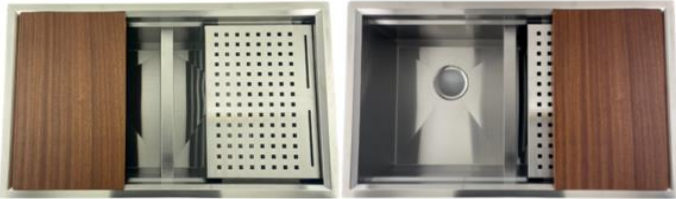

AA-3D3219A

DESCRIPTION

10 Radius Undermount Double Bowl
Stainless Steel Sink
Stone Guard Undercoated
Complies with CSA Standards

MEASUREMENTS

SIZE	DRILLING
32' x 19' x 10'	N/A

All dimensions are approximate.

Structure measurements must be verified against the unit to ensure proper fit.

OPTIONS & ACCESSORIES

Grid

Collander

Tray