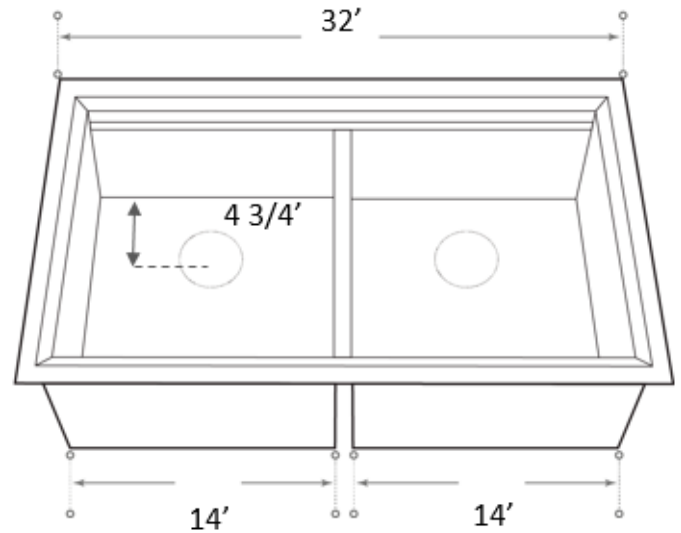

AA-3D3219A

DESCRIPTION

10 Radius Undermount Double Bowl
Stainless Steel Sink
Stone Guard Undercoated
Complies with CSA Standards

MEASUREMENTS

SIZE	DRILLING
32' x 19' x 10'	N/A

All dimensions are approximate.

Structure measurements must be verified against the unit to ensure proper fit.

OPTIONS & ACCESSORIES

Grid

Collander

Tray