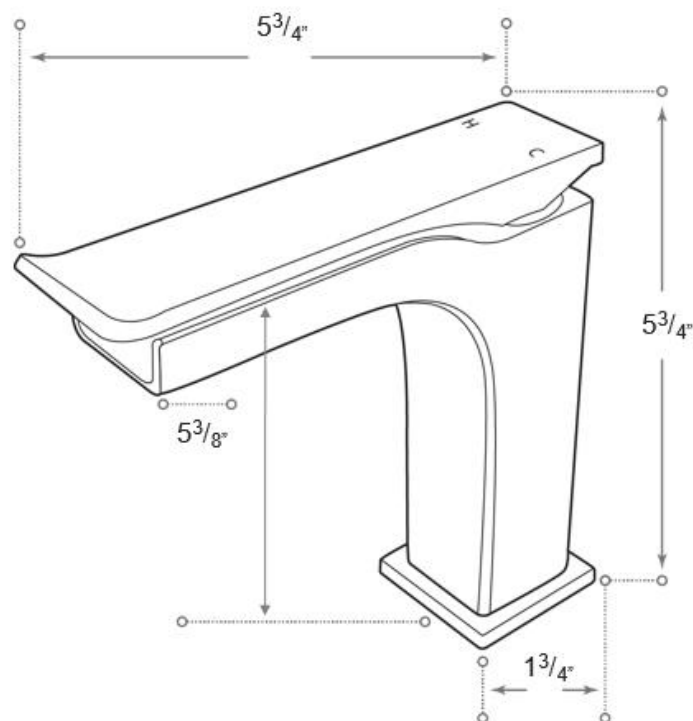

## DESCRIPTION

Single Handle Lavatory Faucet  
Chrome Finish  
Solid Brass Construction  
Complies with CSA Standards

## MEASUREMENTS

SIZE

 $5\frac{3}{4}"$ 

*Drain sold separately.*

*All dimensions are approximate.*

*Structure measurements must be verified against the unit to ensure proper fit.*