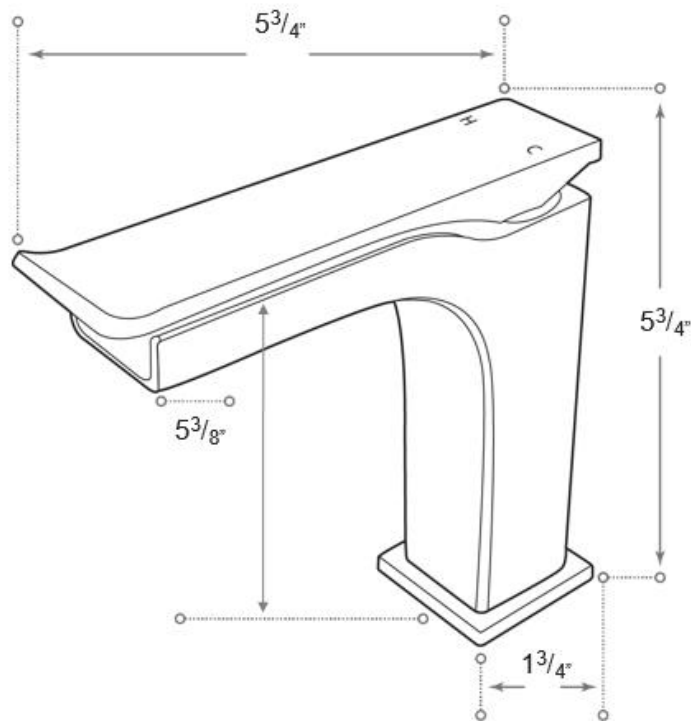

## DESCRIPTION

Single Handle Lavatory Faucet  
 Chrome Finish  
 Solid Brass Construction  
 Complies with CSA Standards

## MEASUREMENTS

SIZE

5 <sup>3</sup>/<sub>4</sub>"

*Drain sold separately.*

*All dimensions are approximate.*

*Structure measurements must be verified against the unit to ensure proper fit.*

## OPTIONS & ACCESSORIES

OMT-S1 Pop up drain/no overflow