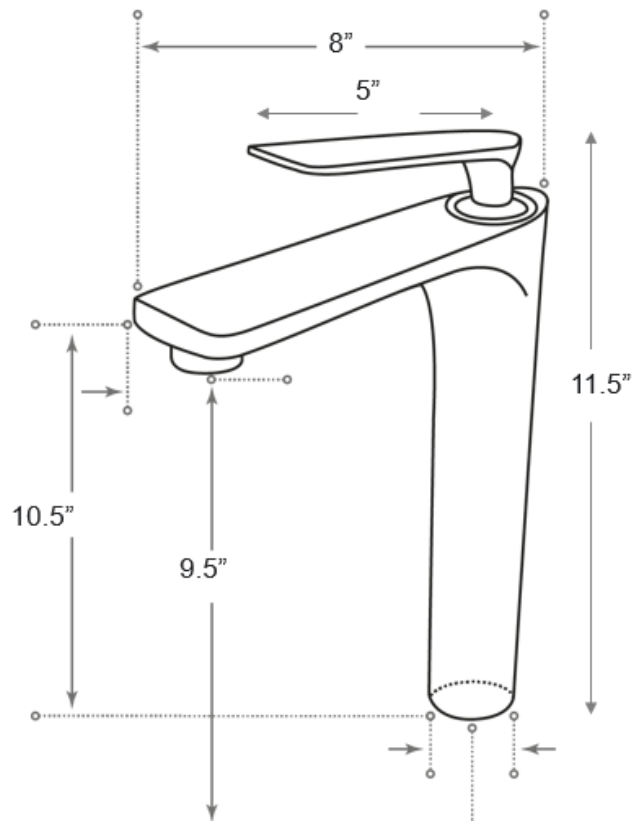

## DESCRIPTION

Single Handle Vessel Faucet  
Chrome Finish  
Solid Brass Construction  
Complies with CSA Standards

## MEASUREMENTS

SIZE

11.5"

*All dimensions are approximate.*

*Structure measurements must be verified against the unit to ensure proper fit.*